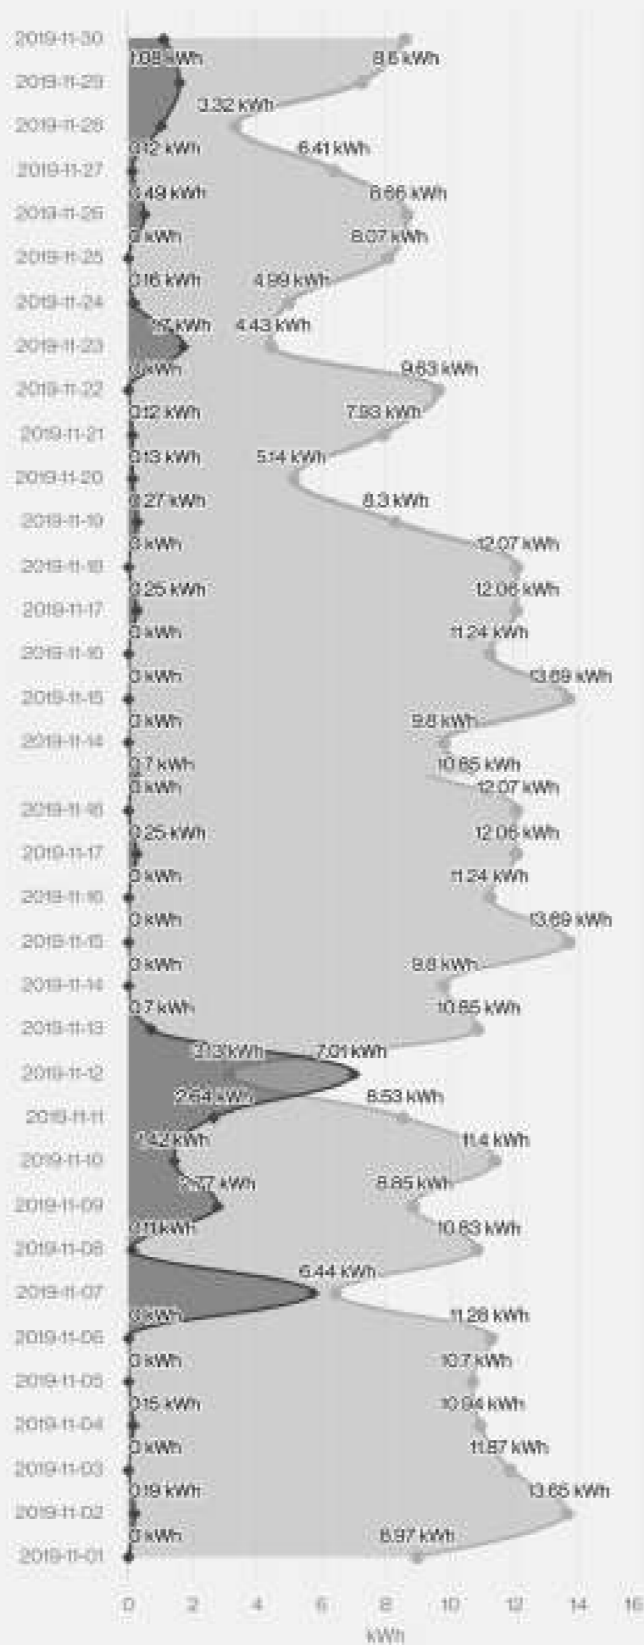

Datewise Consumption

Date: 2019-9  Unit 

2019-09-30	0 kWh
2019-09-29	0 kWh
2019-09-28	0 kWh
2019-09-27	0 kWh
2019-09-26	0 kWh
2019-09-25	0 kWh
2019-09-24	0 kWh
2019-09-23	0 kWh
2019-09-22	0 kWh
2019-09-21	0 kWh
2019-09-20	0 kWh
2019-09-19	0 kWh
2019-09-18	0 kWh
2019-09-17	0 kWh
2019-09-16	0 kWh
2019-09-15	0 kWh
2019-09-14	0 kWh
2019-09-13	0 kWh
2019-09-12	0 kWh
2019-09-11	0 kWh
2019-09-10	0 kWh
2019-09-09	0 kWh
2019-09-08	0 kWh
2019-09-07	0 kWh
2019-09-06	0 kWh
2019-09-05	0 kWh
2019-09-04	0 kWh
2019-09-03	0 kWh
2019-09-02	0 kWh
2019-09-01	0 kWh

Datewise Consumption

Date : 2019-10  Unit 

Datewise Consumption

Date: 2019-11  Unit 

Datewise Consumption

Date: 2019-12  Unit 

Datewise Consumption

Date : 2020-1  Unit 

Datewise Consumption

Date: 2020-2  Unit 

Datewise Consumption

Date: 2020-3  Unit 

Datewise Consumption

Date: 2020-4  Unit 

Datewise Consumption

Date : 2020-5  Unit 

Datewise Consumption

Date: 2020-6  Unit 

← Datewise Consumption

Date : 2020-7  Unit 

← Datewise Consumption

Date: 2020-8  Unit 

Datewise Consumption

Date: 2020-9  Unit 