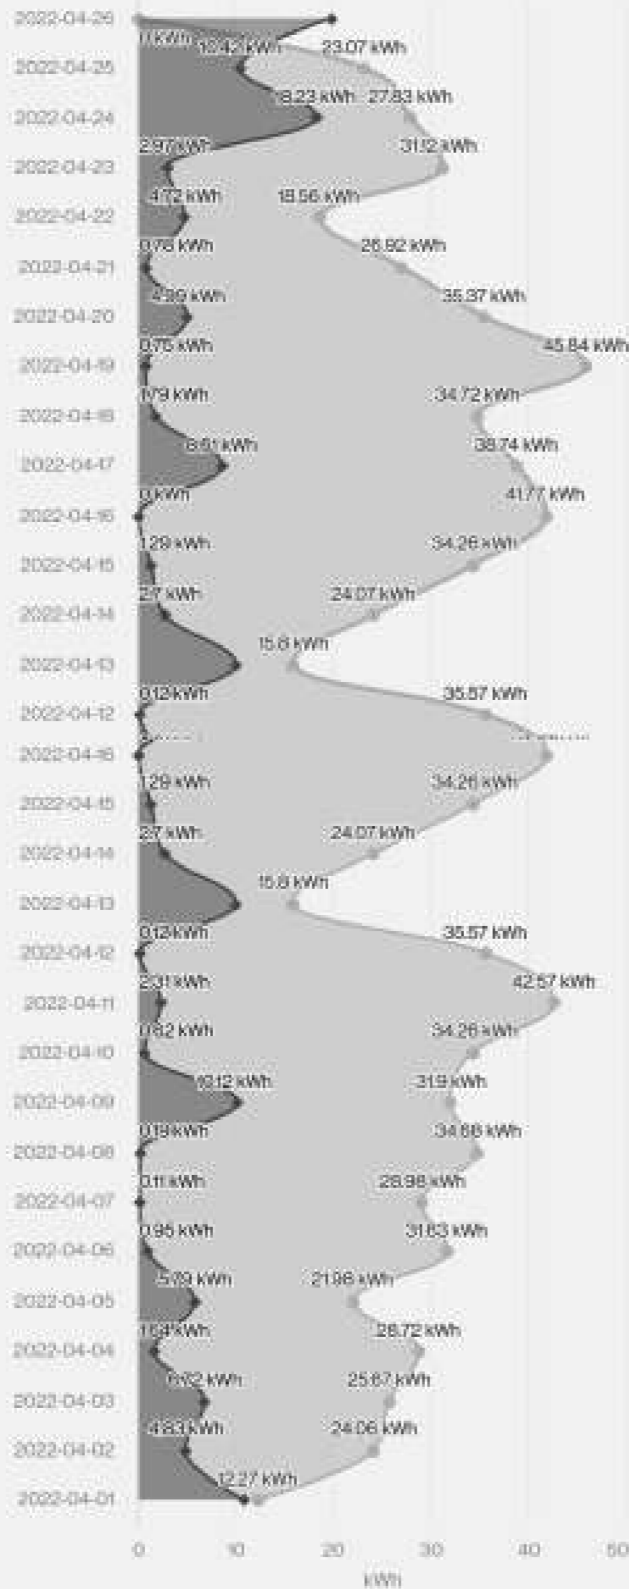

Datewise Consumption

Date: 2020-10  Unit 

← Datewise Consumption

Date : 2020-11  Unit 

Datewise Consumption

Date : 2020-12  Unit 

Datewise Consumption

Date : 2021-1  Unit 

← Datewise Consumption

Date : 2021-2  Unit 

← Datewise Consumption

Date : 2021-3  Unit 

← Datewise Consumption

Date: 2021-4  Unit 

Datewise Consumption

Date: 2021-5 Unit

← Datewise Consumption

Date: Unit

← Datewise Consumption

Date : 2021-11  Unit

Datewise Consumption

Date: 2021-12  Unit 

Datewise Consumption

Date : 2022-1  Unit 

Datewise Consumption

Date : 2022-2  Unit 

← Datewise Consumption

Date: 2022-4  Unit 

← Datewise Consumption

Date: Unit

● Grid ● DG

← Datewise Consumption