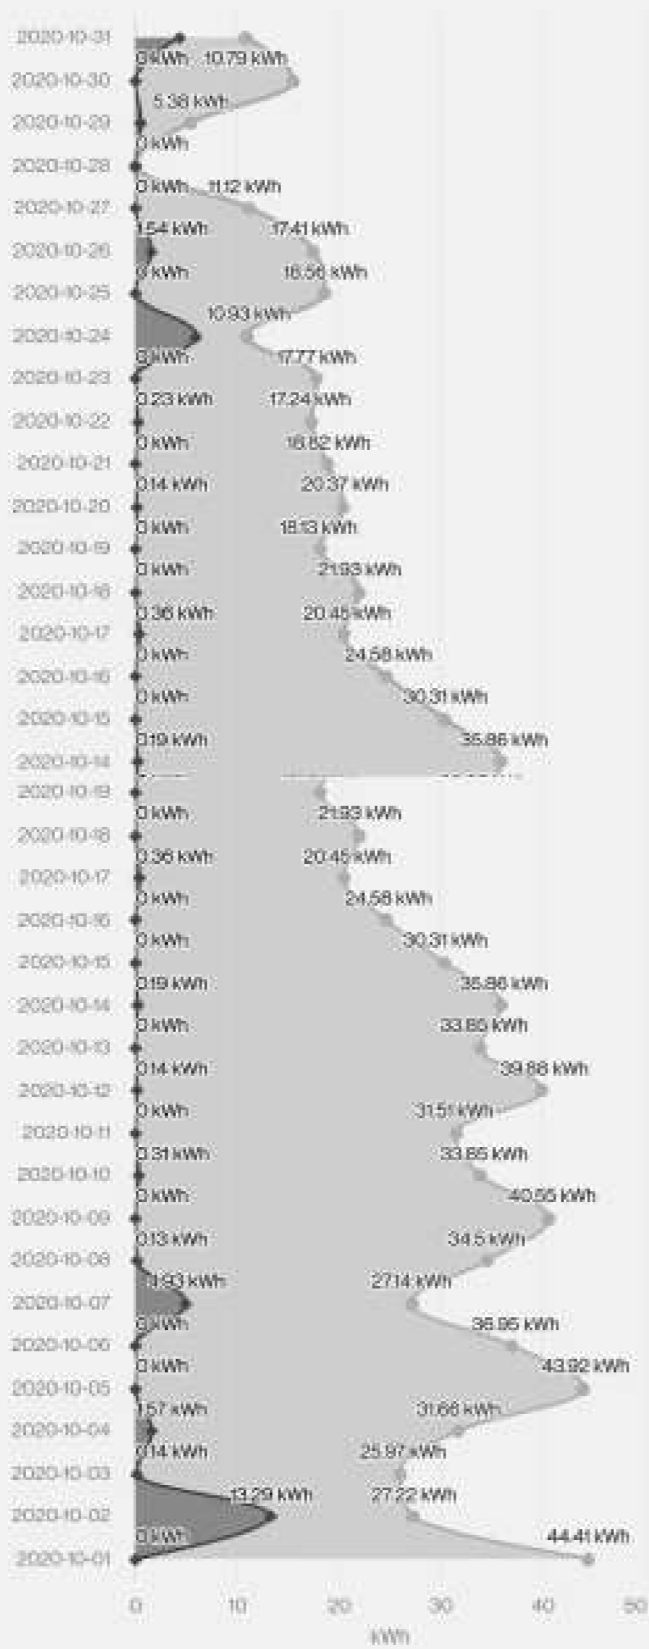

Datewise Consumption

Date: 2019-9  Unit 

2019-09-30	0 kWh
2019-09-29	0 kWh
2019-09-28	0 kWh
2019-09-27	0 kWh
2019-09-26	0 kWh
2019-09-25	0 kWh
2019-09-24	0 kWh
2019-09-23	0 kWh
2019-09-22	0 kWh
2019-09-21	0 kWh
2019-09-20	0 kWh
2019-09-19	0 kWh
2019-09-18	0 kWh
2019-09-17	0 kWh
2019-09-16	0 kWh
2019-09-15	0 kWh
2019-09-14	0 kWh
2019-09-13	0 kWh
2019-09-12	0 kWh
2019-09-11	0 kWh
2019-09-10	0 kWh
2019-09-09	0 kWh
2019-09-08	0 kWh
2019-09-07	0 kWh
2019-09-06	0 kWh
2019-09-05	0 kWh
2019-09-04	0 kWh
2019-09-03	0 kWh
2019-09-02	0 kWh
2019-09-01	0 kWh

Datewise Consumption

Date: 2020-2  Unit 

Datewise Consumption

Date: 2020-3  Unit 

Datewise Consumption

Date: 2020-4  Unit 

Datewise Consumption

Date : 2020-5  Unit 

Datewise Consumption

Date: 2020-6  Unit 

← Datewise Consumption

Date : 2020-7  Unit 

← Datewise Consumption

Date: 2020-8  Unit 

Datewise Consumption

Date: 2020-9  Unit 

Datewise Consumption

Date: 2020-10  Unit 

← Datewise Consumption

Date : 2020-11  Unit 

Datewise Consumption

Date : 2020-12  Unit 

Datewise Consumption

Date : 2021-1  Unit 