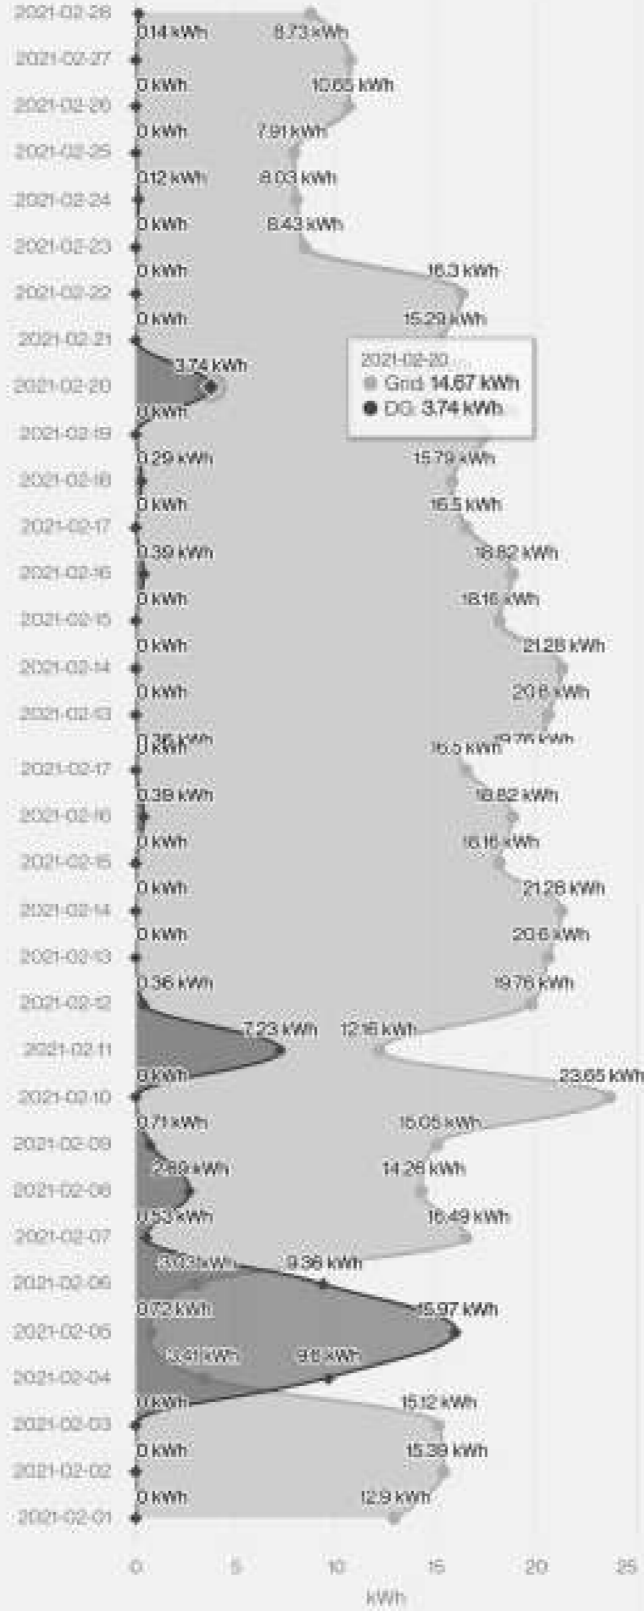

Datewise Consumption

Date: 2020-2  Unit 

Datewise Consumption

Date: 2020-3  Unit 

Datewise Consumption

Date: 2020-4  Unit 

Datewise Consumption

Date : 2020-5  Unit 

Datewise Consumption

Date: 2020-6  Unit 

← Datewise Consumption

Date : 2020-7  Unit 

← Datewise Consumption

Date: 2020-8  Unit 

Datewise Consumption

Date: 2020-9  Unit 

Datewise Consumption

Date: 2020-10  Unit 

← Datewise Consumption

Date : 2020-11  Unit 

Datewise Consumption

Date : 2020-12  Unit 

Datewise Consumption

Date : 2021-1  Unit 

← Datewise Consumption

Date : 2021-2  Unit 

← Datewise Consumption

Date : 2021-3  Unit 

← Datewise Consumption

Date: 2021-4  Unit 

Datewise Consumption

Date: 2021-5 Unit