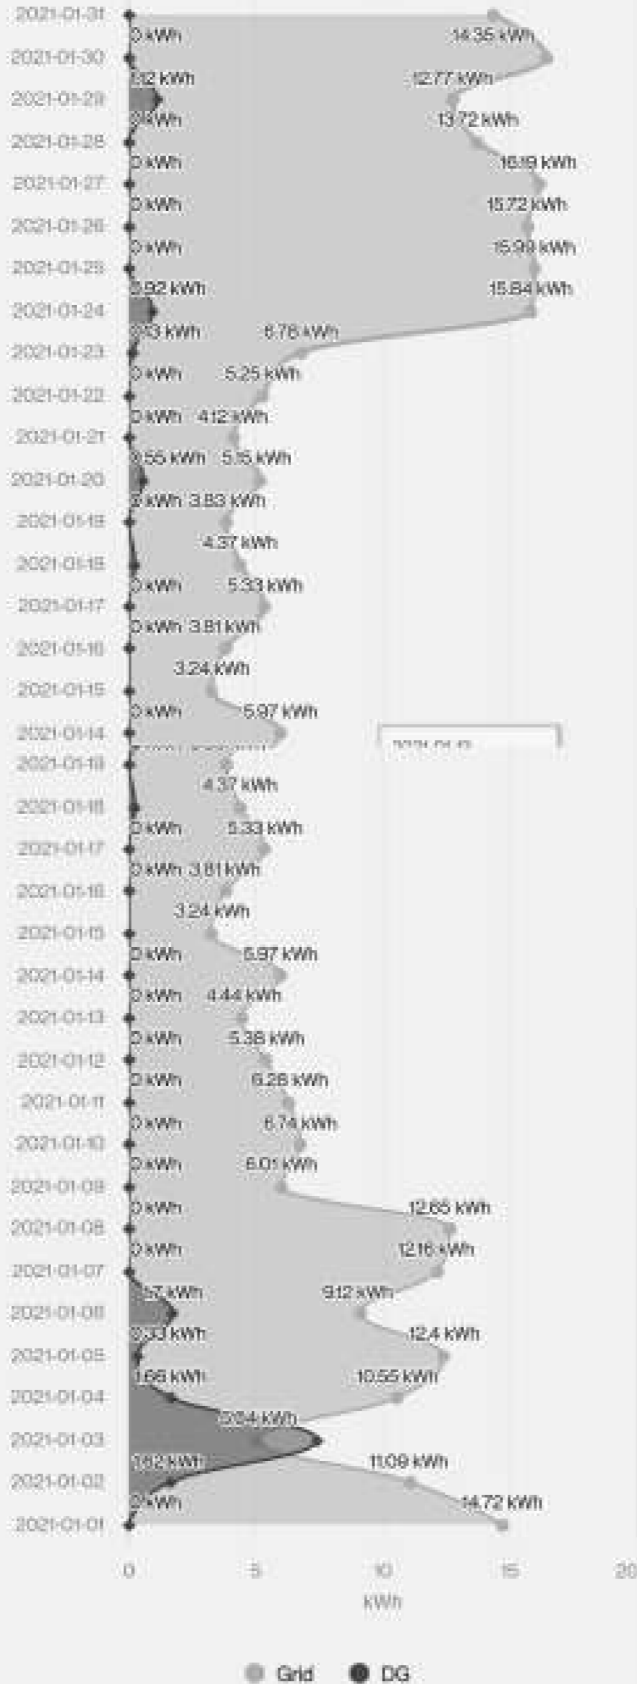

Datewise Consumption

Date: 2020-2  Unit 

Datewise Consumption

Date: 2020-3  Unit 

Datewise Consumption

Date: 2020-4  Unit 

Datewise Consumption

Date : 2020-5  Unit 

Datewise Consumption

Date: 2020-6  Unit 

← Datewise Consumption

Date : 2020-7  Unit 

← Datewise Consumption

Date: 2020-8  Unit 

Datewise Consumption

Date: 2020-9  Unit 

Datewise Consumption

Date: 2020-10  Unit 

← Datewise Consumption

Date : 2020-11  Unit 

Datewise Consumption

Date : 2020-12  Unit 

Datewise Consumption

Date : 2021-1  Unit 

← Datewise Consumption

Date : 2021-2  Unit 

← Datewise Consumption

Date : 2021-3  Unit 

← Datewise Consumption

Date: 2021-4  Unit 

Datewise Consumption

Date: 2021-5 Unit