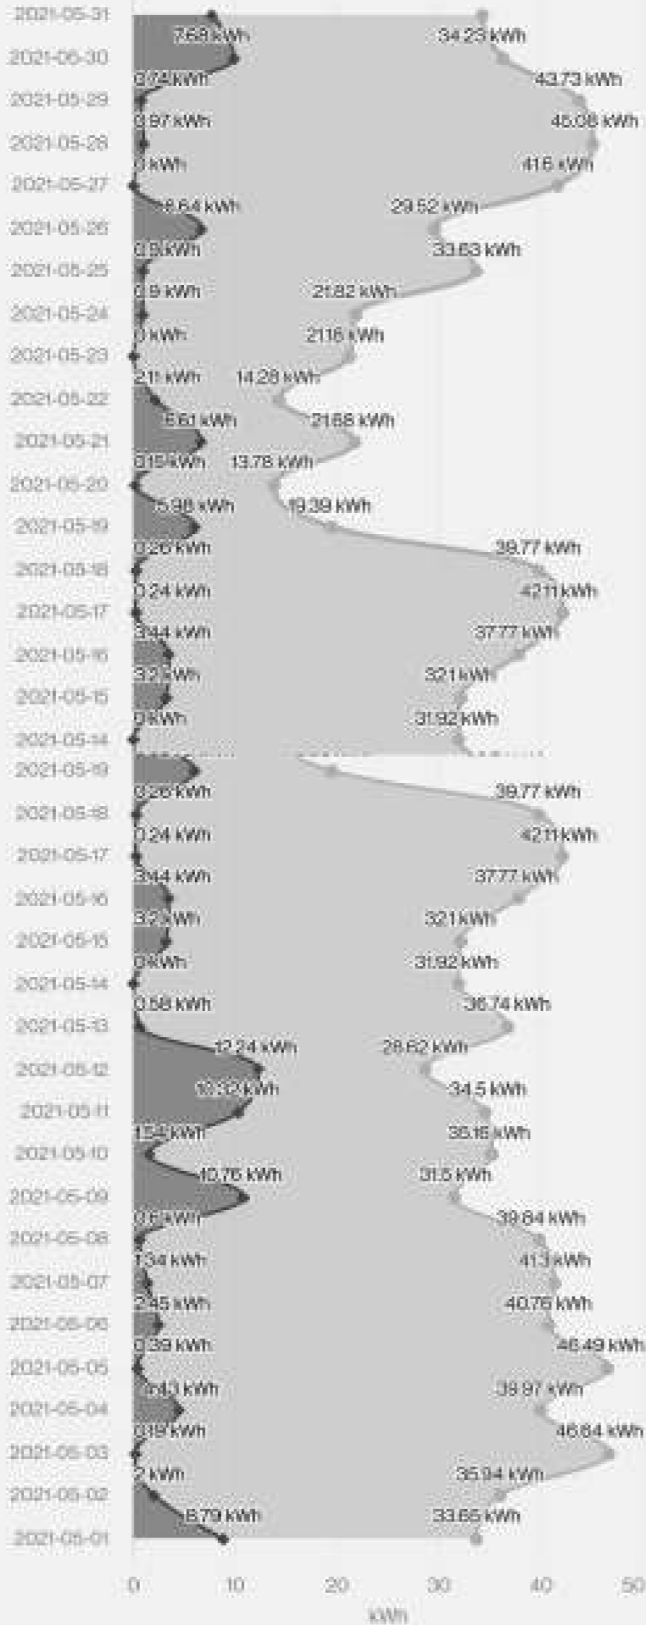

Datewise Consumption

Date: 2020-6  Unit 

← Datewise Consumption

Date : 2020-7  Unit 

← Datewise Consumption

Date: 2020-8  Unit 

Datewise Consumption

Date: 2020-9  Unit 

Datewise Consumption

Date: 2020-10  Unit 

← Datewise Consumption

Date : 2020-11  Unit 

Datewise Consumption

Date : 2020-12  Unit 

Datewise Consumption

Date : 2021-1  Unit 

← Datewise Consumption

Date : 2021-2  Unit 

← Datewise Consumption

Date : 2021-3  Unit 

← Datewise Consumption

Date: 2021-4  Unit 

Datewise Consumption

Date: 2021-5 Unit

Datewise Consumption

Date : 2021-6  Unit 

Datewise Consumption

Date : 2021-7  Unit 

Datewise Consumption

Date: 2021-8  Unit 

Datewise Consumption

Date: 2021-9 Unit