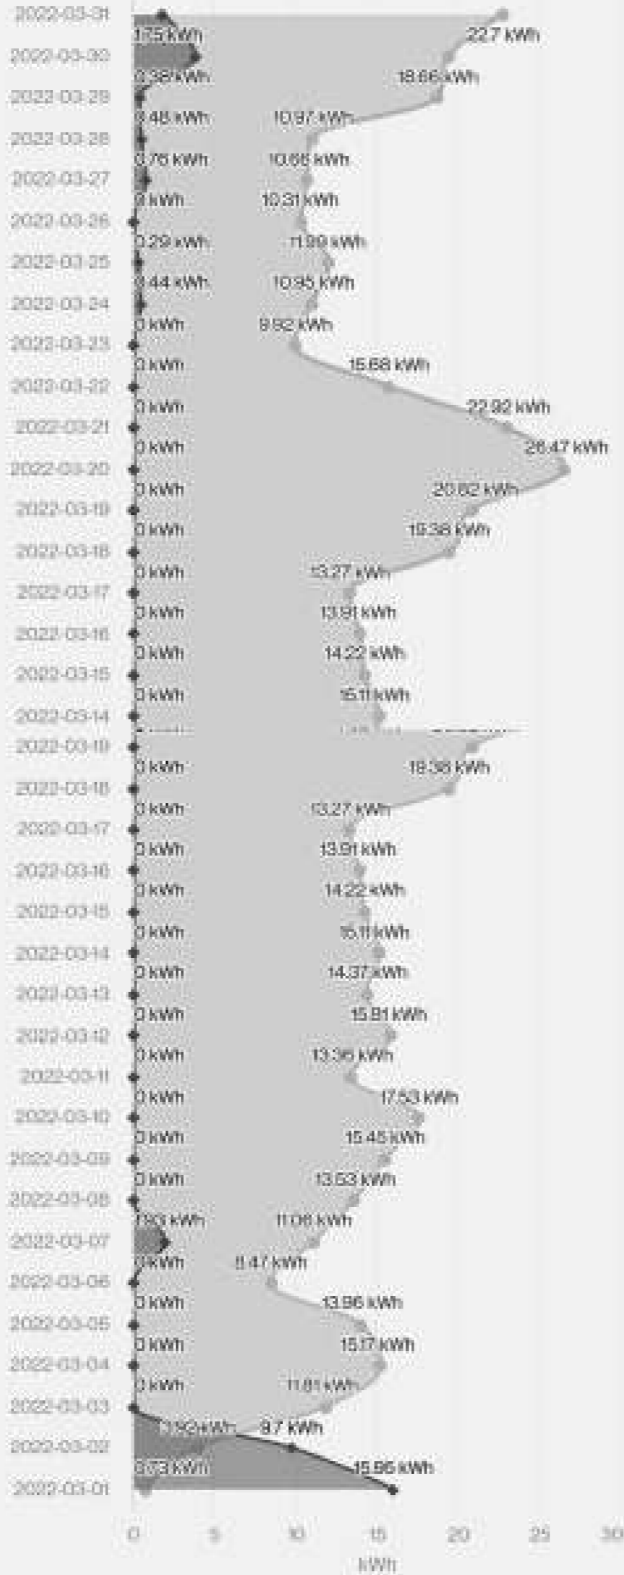

Datewise Consumption

Date: 2020-6  Unit 

← Datewise Consumption

Date : 2020-7  Unit 

← Datewise Consumption

Date: 2020-8  Unit 

Datewise Consumption

Date: 2020-9  Unit 

Datewise Consumption

Date: 2020-10  Unit 

← Datewise Consumption

Date : 2020-11  Unit 

Datewise Consumption

Date : 2020-12  Unit 

Datewise Consumption

Date : 2021-1  Unit 

← Datewise Consumption

Date : 2021-2  Unit 

← Datewise Consumption

Date : 2021-3  Unit 

← Datewise Consumption

Date: 2021-4  Unit 

Datewise Consumption

Date: 2021-5 Unit

Datewise Consumption

Date : 2022-2  Unit 

← Datewise Consumption

Date: 2022-4  Unit 

← Datewise Consumption

Date: Unit

● Grid ● DG

← Datewise Consumption