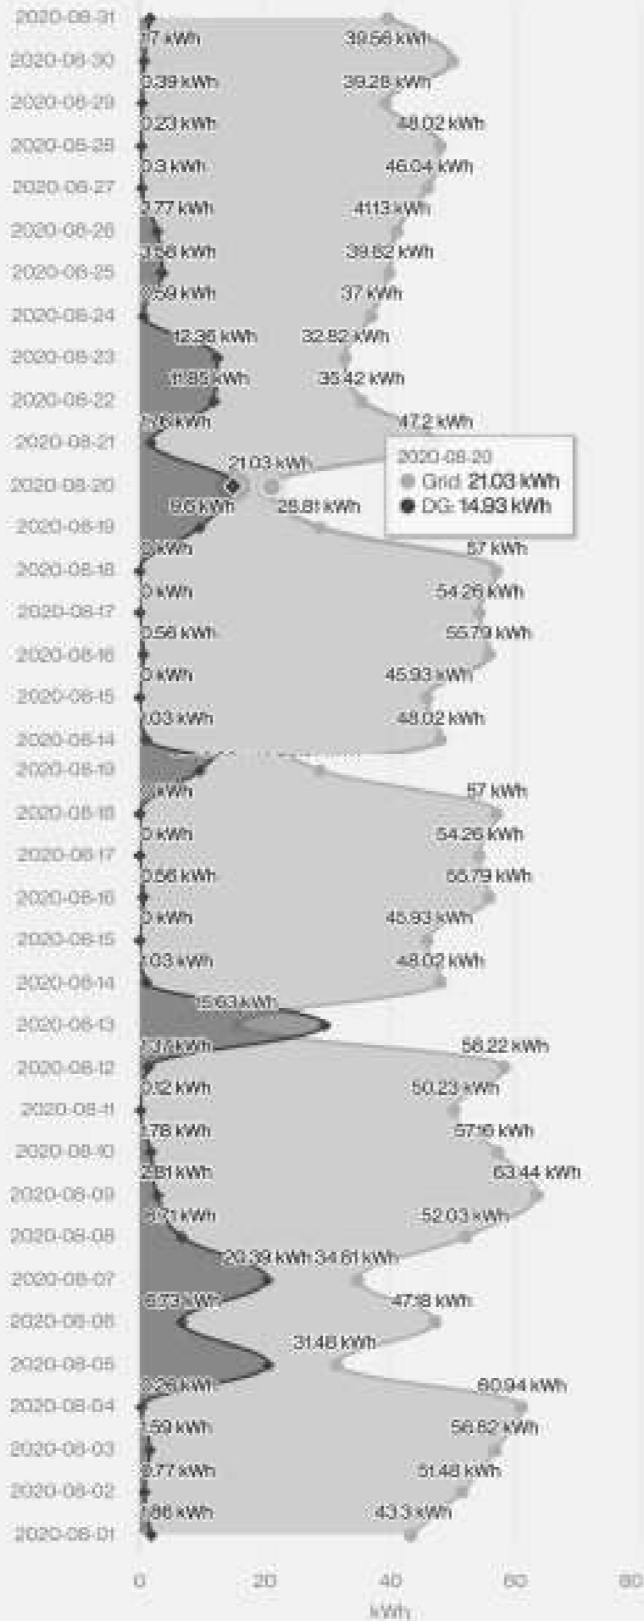

Datewise Consumption

Date: 2020-2  Unit 

Datewise Consumption

Date: 2020-3  Unit 

Datewise Consumption

Date: 2020-4  Unit 

Datewise Consumption

Date : 2020-5  Unit 

Datewise Consumption

Date: 2020-6  Unit 

← Datewise Consumption

Date : 2020-7  Unit 

← Datewise Consumption

Date: 2020-8  Unit 

Datewise Consumption

Date: 2020-9  Unit 

Datewise Consumption

Date: 2020-10  Unit 

← Datewise Consumption

Date : 2020-11  Unit 

Datewise Consumption

Date : 2020-12  Unit 

Datewise Consumption

Date : 2021-1  Unit 

← Datewise Consumption

Date : 2021-2  Unit 

← Datewise Consumption

Date : 2021-3  Unit 

← Datewise Consumption

Date: 2021-4  Unit 

Datewise Consumption

Date: 2021-5 Unit