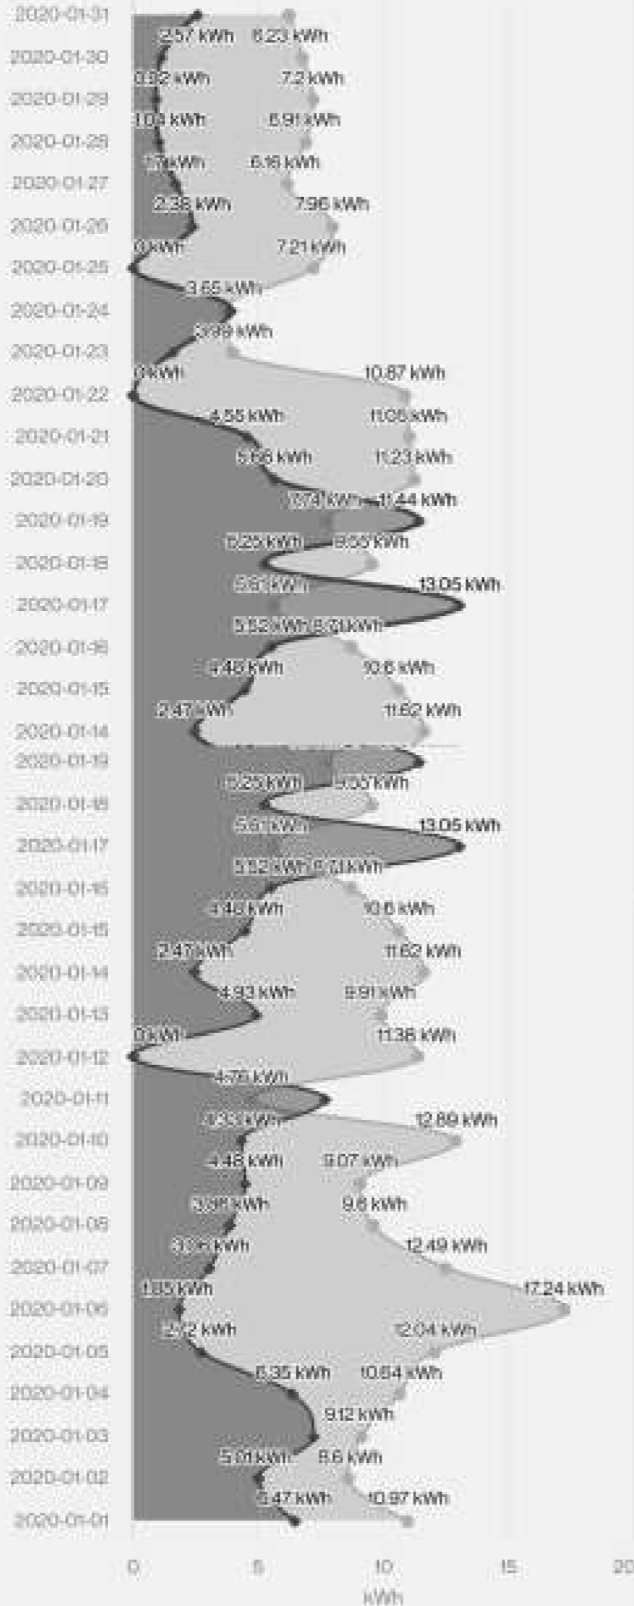

Datewise Consumption

Date: 2019-9  Unit 

2019-09-30	0 kWh
2019-09-29	0 kWh
2019-09-28	0 kWh
2019-09-27	0 kWh
2019-09-26	0 kWh
2019-09-25	0 kWh
2019-09-24	0 kWh
2019-09-23	0 kWh
2019-09-22	0 kWh
2019-09-21	0 kWh
2019-09-20	0 kWh
2019-09-19	0 kWh
2019-09-18	0 kWh
2019-09-17	0 kWh
2019-09-16	0 kWh
2019-09-15	0 kWh
2019-09-14	0 kWh
2019-09-13	0 kWh
2019-09-12	0 kWh
2019-09-11	0 kWh
2019-09-10	0 kWh
2019-09-09	0 kWh
2019-09-08	0 kWh
2019-09-07	0 kWh
2019-09-06	0 kWh
2019-09-05	0 kWh
2019-09-04	0 kWh
2019-09-03	0 kWh
2019-09-02	0 kWh
2019-09-01	0 kWh

Datewise Consumption

Date : 2019-10  Unit 

Datewise Consumption

Date: 2019-11  Unit 

Datewise Consumption

Date: 2019-12  Unit 

Datewise Consumption

Date : 2020-1  Unit 

Datewise Consumption

Date: 2020-2  Unit 

Datewise Consumption

Date: 2020-3  Unit 

Datewise Consumption

Date: 2020-4  Unit 

Datewise Consumption

Date : 2020-5  Unit 

Datewise Consumption

Date: 2020-6  Unit 

← Datewise Consumption

Date : 2020-7  Unit 

← Datewise Consumption

Date: 2020-8  Unit 

Datewise Consumption

Date: 2020-9  Unit 