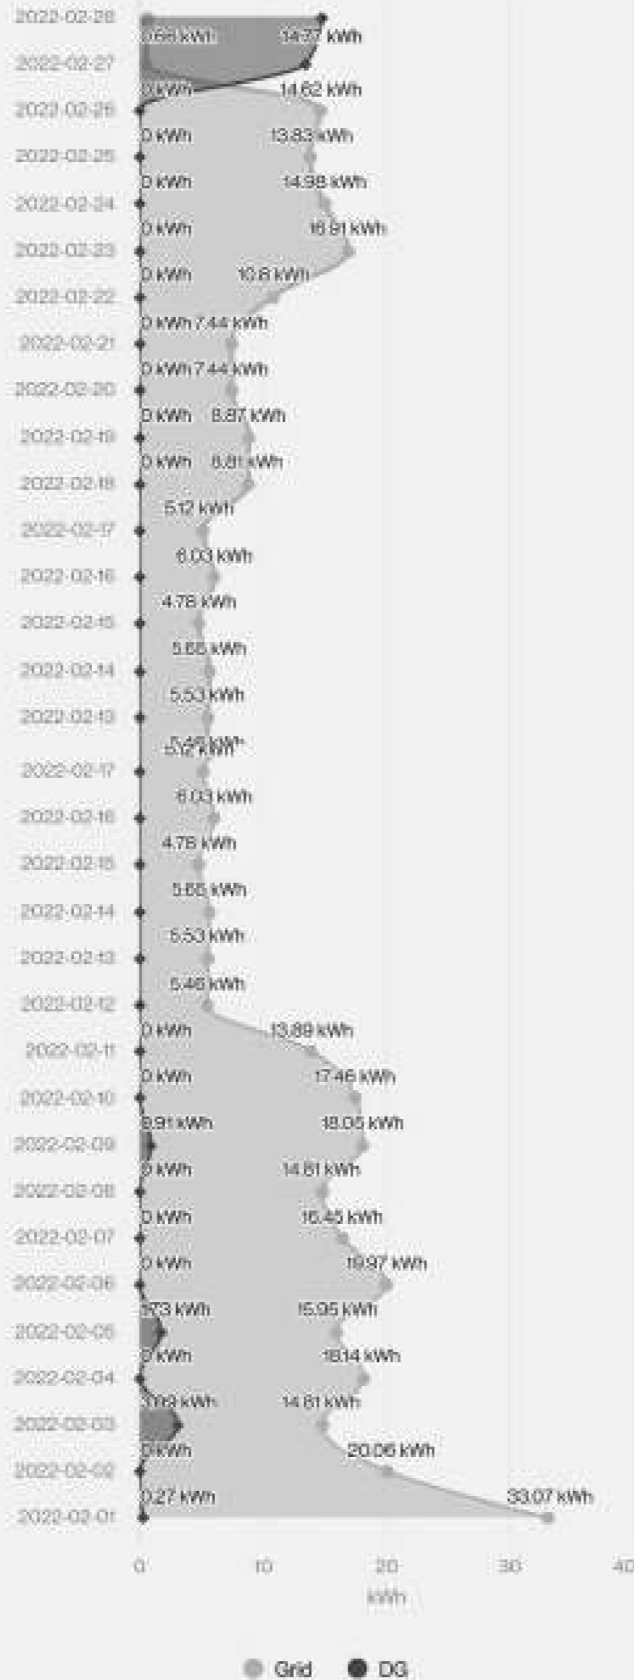

Datewise Consumption

Date : 2022-2 Unit