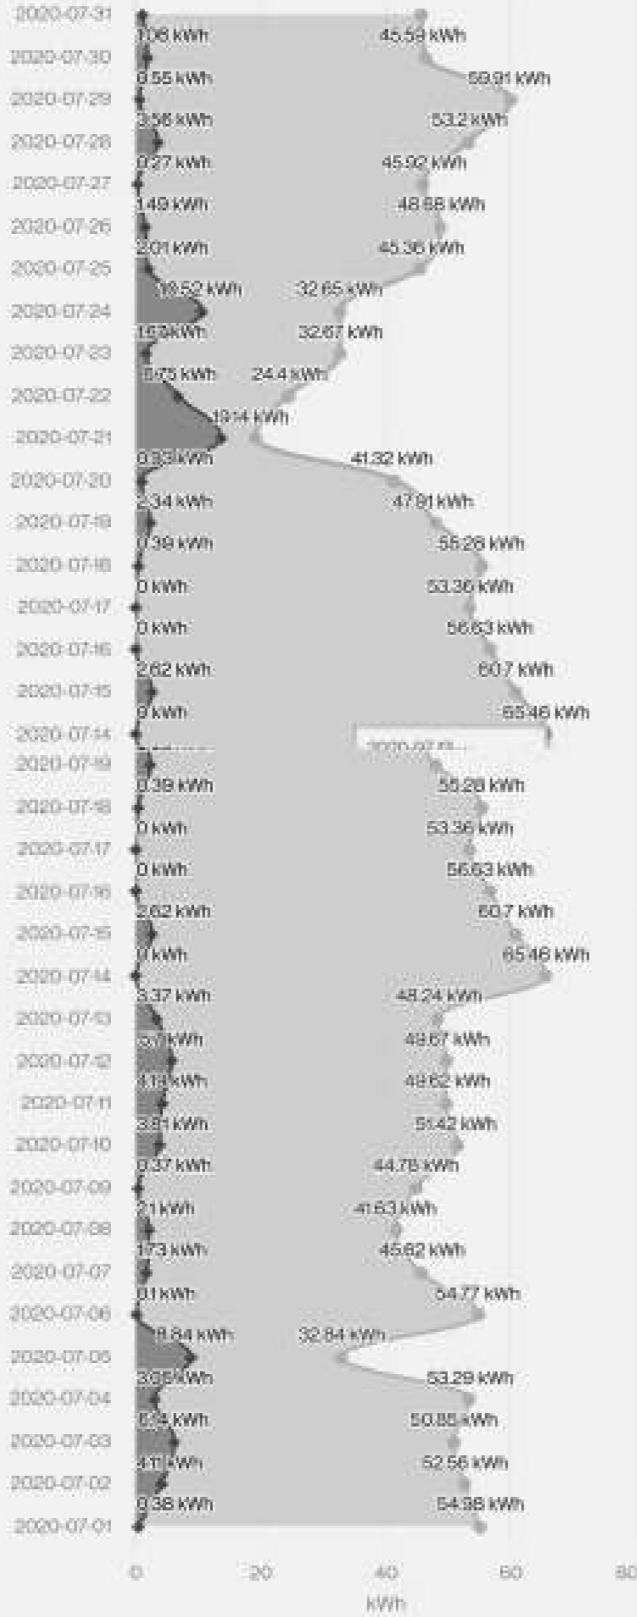

Datewise Consumption

Date : 2019-10  Unit 

Datewise Consumption

Date: 2019-11  Unit 

Datewise Consumption

Date: 2019-12  Unit 

Datewise Consumption

Date : 2020-1  Unit 

Datewise Consumption

Date: 2020-2  Unit 

Datewise Consumption

Date: 2020-3  Unit 

Datewise Consumption

Date: 2020-4  Unit 

Datewise Consumption

Date : 2020-5  Unit 

Datewise Consumption

Date: 2020-6  Unit 

← Datewise Consumption

Date : 2020-7  Unit 

← Datewise Consumption

Date: 2020-8  Unit 

Datewise Consumption

Date: 2020-9  Unit 

Datewise Consumption

Date: 2020-10  Unit 

← Datewise Consumption

Date : 2020-11  Unit 

Datewise Consumption

Date : 2020-12  Unit 

Datewise Consumption

Date : 2021-1  Unit 