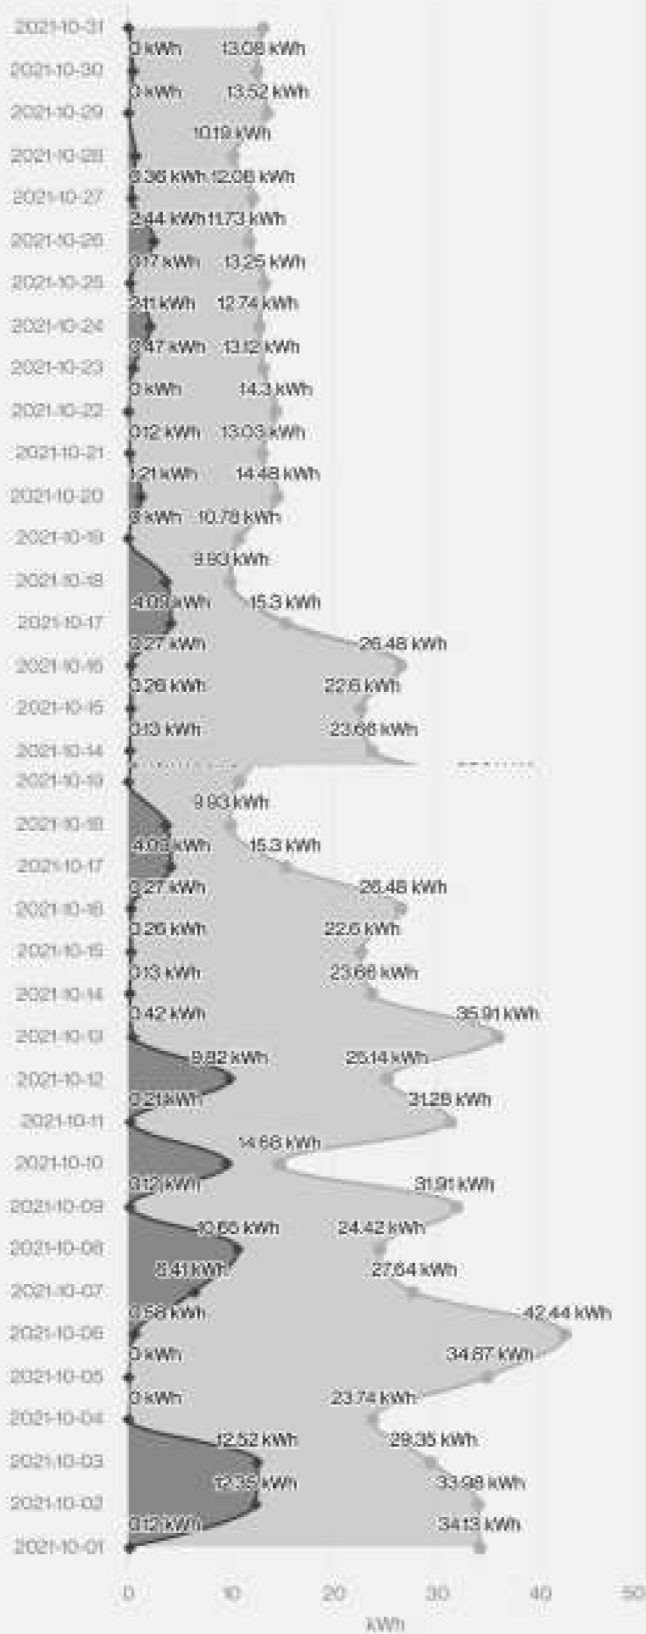

← Datewise Consumption

Date: Unit