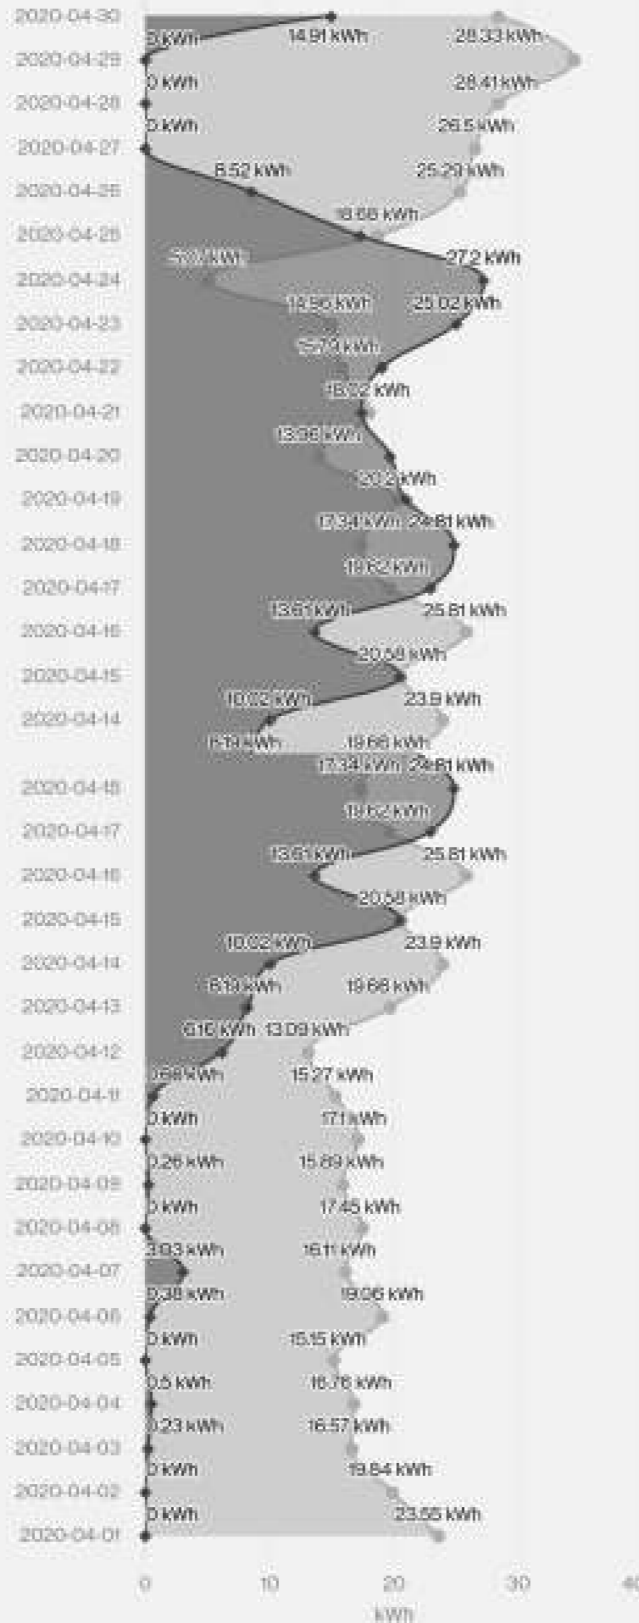

Datewise Consumption

Date : 2019-10  Unit 

Datewise Consumption

Date: 2019-11  Unit 

Datewise Consumption

Date: 2019-12  Unit 

Datewise Consumption

Date : 2020-1  Unit 

Datewise Consumption

Date: 2020-2  Unit 

Datewise Consumption

Date: 2020-3  Unit 

Datewise Consumption

Date: 2020-4  Unit 

Datewise Consumption

Date : 2020-5  Unit 

Datewise Consumption

Date: 2020-6  Unit 

← Datewise Consumption

Date : 2020-7  Unit 

← Datewise Consumption

Date: 2020-8  Unit 

Datewise Consumption

Date: 2020-9  Unit 

Datewise Consumption

Date: 2020-10  Unit 

← Datewise Consumption

Date : 2020-11  Unit 

Datewise Consumption

Date : 2020-12  Unit 

Datewise Consumption

Date : 2021-1  Unit 