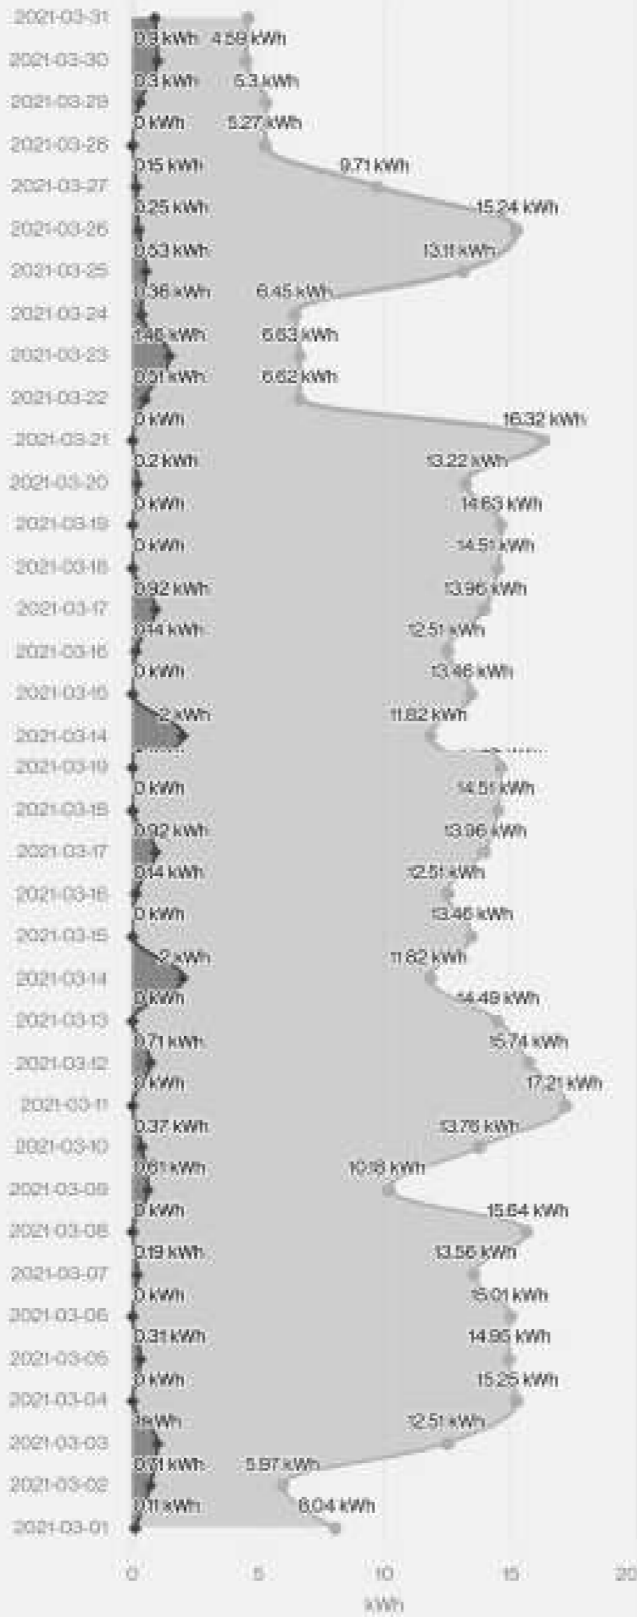

Datewise Consumption

Date: 2019-9  Unit 

2019-09-30	0 kWh
2019-09-29	0 kWh
2019-09-28	0 kWh
2019-09-27	0 kWh
2019-09-26	0 kWh
2019-09-25	0 kWh
2019-09-24	0 kWh
2019-09-23	0 kWh
2019-09-22	0 kWh
2019-09-21	0 kWh
2019-09-20	0 kWh
2019-09-19	0 kWh
2019-09-18	0 kWh
2019-09-17	0 kWh
2019-09-16	0 kWh
2019-09-15	0 kWh
2019-09-14	0 kWh
2019-09-13	0 kWh
2019-09-12	0 kWh
2019-09-11	0 kWh
2019-09-10	0 kWh
2019-09-09	0 kWh
2019-09-08	0 kWh
2019-09-07	0 kWh
2019-09-06	0 kWh
2019-09-05	0 kWh
2019-09-04	0 kWh
2019-09-03	0 kWh
2019-09-02	0 kWh
2019-09-01	0 kWh

Datewise Consumption

Date: 2020-6  Unit 

← Datewise Consumption

Date : 2020-7  Unit 

← Datewise Consumption

Date: 2020-8  Unit 

Datewise Consumption

Date: 2020-9  Unit 

Datewise Consumption

Date: 2020-10  Unit 

← Datewise Consumption

Date : 2020-11  Unit 

Datewise Consumption

Date : 2020-12  Unit 

Datewise Consumption

Date : 2021-1  Unit 

← Datewise Consumption

Date : 2021-2  Unit 

← Datewise Consumption

Date : 2021-3  Unit 

← Datewise Consumption

Date: 2021-4  Unit 

Datewise Consumption

Date: 2021-5 Unit