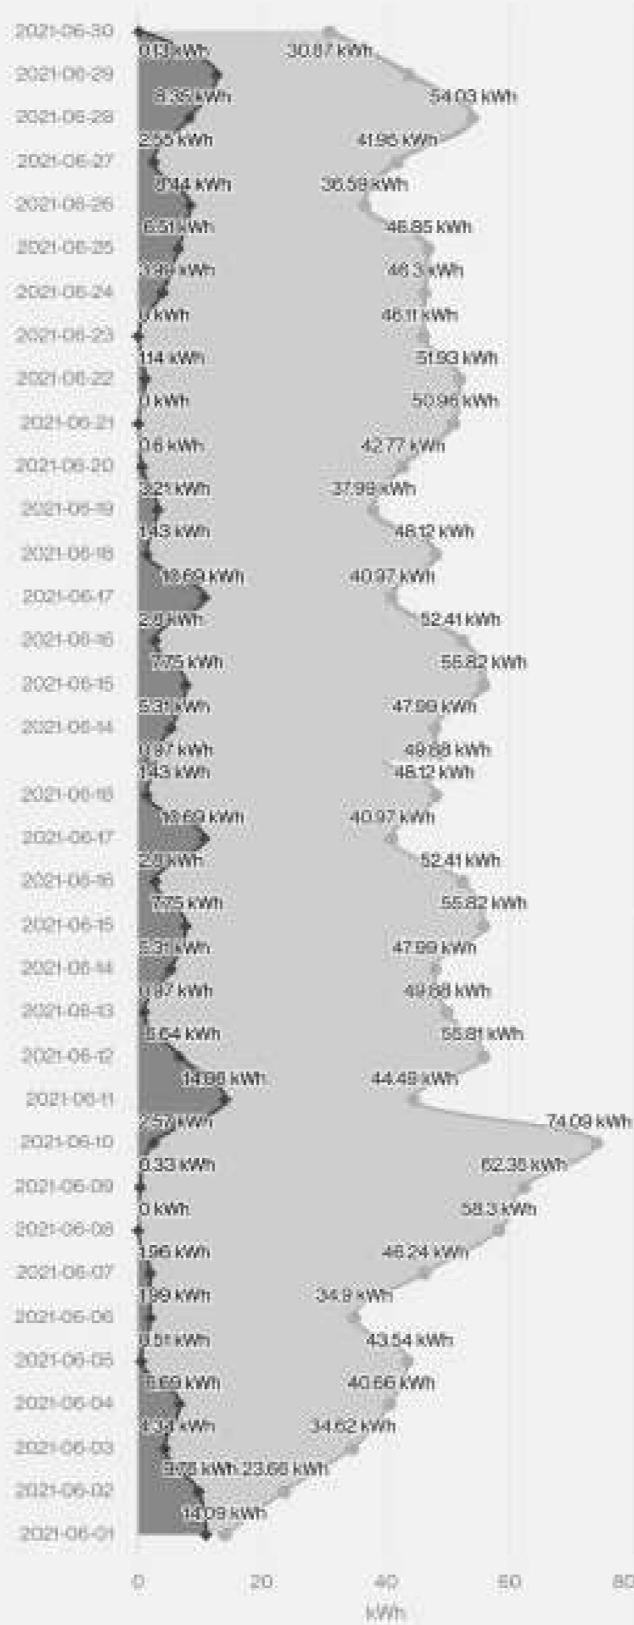

Datewise Consumption

Date: 2020-6  Unit 

← Datewise Consumption

Date : 2020-7  Unit 

← Datewise Consumption

Date: 2020-8  Unit 

Datewise Consumption

Date: 2020-9  Unit 

Datewise Consumption

Date: 2020-10  Unit 

← Datewise Consumption

Date : 2020-11  Unit 

Datewise Consumption

Date : 2020-12  Unit 

Datewise Consumption

Date : 2021-1  Unit 

← Datewise Consumption

Date : 2021-2  Unit 

← Datewise Consumption

Date : 2021-3  Unit 

← Datewise Consumption

Date: 2021-4  Unit 

Datewise Consumption

Date: 2021-5 Unit

Datewise Consumption

Date : 2021-6  Unit 

Datewise Consumption

Date : 2021-7  Unit 

Datewise Consumption

Date: 2021-8  Unit 

Datewise Consumption

Date: 2021-9 Unit