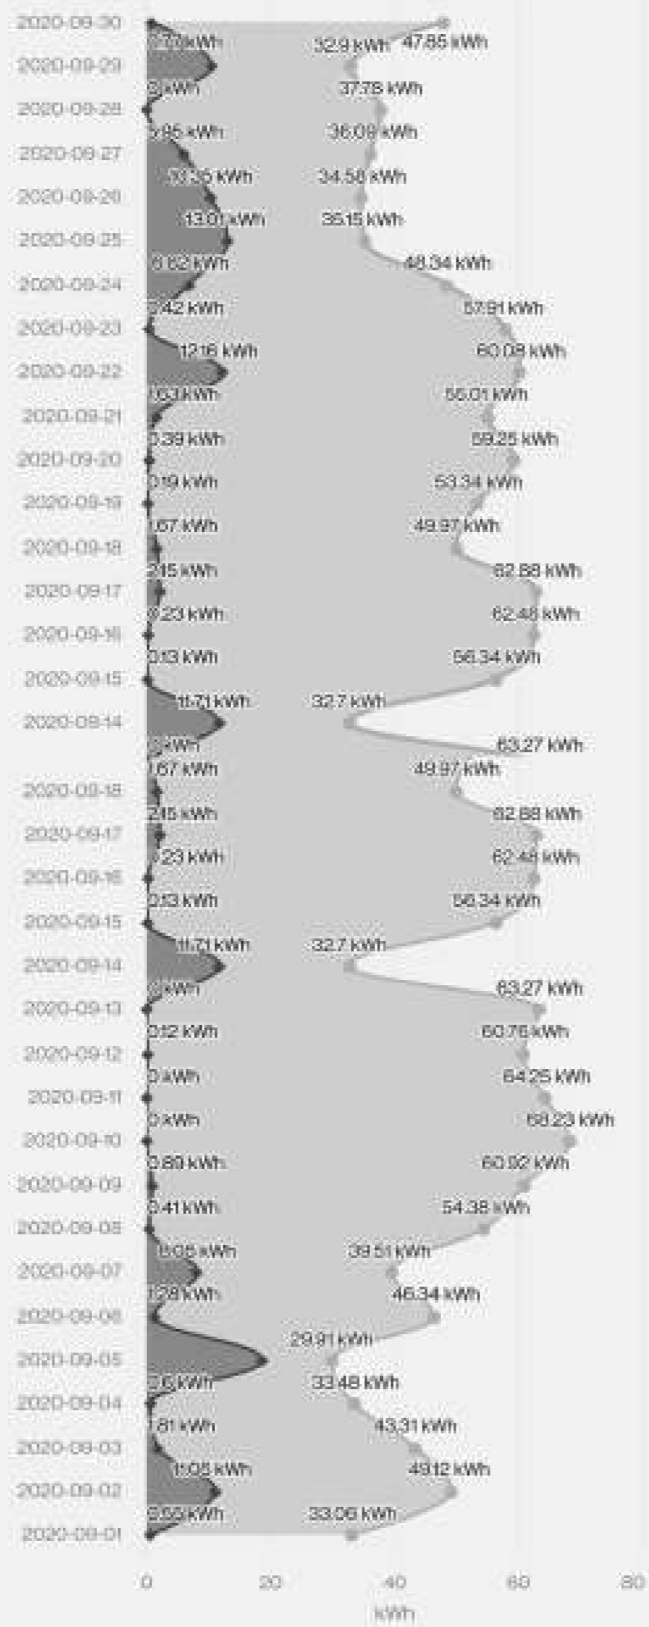

Datewise Consumption

Date: 2020-2  Unit 

Datewise Consumption

Date: 2020-3  Unit 

Datewise Consumption

Date: 2020-4  Unit 

Datewise Consumption

Date : 2020-5  Unit 

Datewise Consumption

Date: 2020-6  Unit 

← Datewise Consumption

Date : 2020-7  Unit 

← Datewise Consumption

Date: 2020-8  Unit 

Datewise Consumption

Date: 2020-9  Unit 

Datewise Consumption

Date: 2020-10  Unit 

← Datewise Consumption

Date : 2020-11  Unit 

Datewise Consumption

Date : 2020-12  Unit 

Datewise Consumption

Date : 2021-1  Unit 

← Datewise Consumption

Date : 2021-2  Unit 

← Datewise Consumption

Date : 2021-3  Unit 

← Datewise Consumption

Date: 2021-4  Unit 

Datewise Consumption

Date: 2021-5 Unit