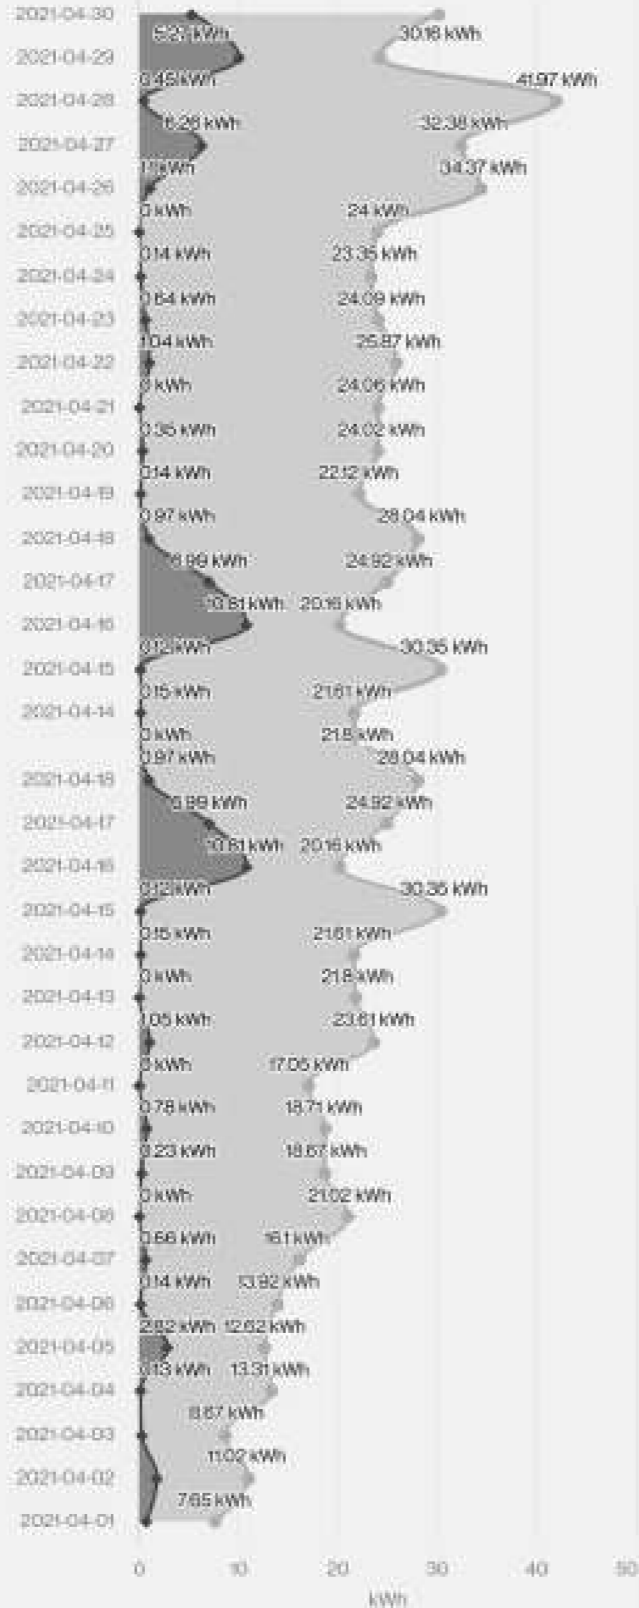

Datewise Consumption

Date: 2020-6  Unit 

← Datewise Consumption

Date : 2020-7  Unit 

← Datewise Consumption

Date: 2020-8  Unit 

Datewise Consumption

Date: 2020-9  Unit 

Datewise Consumption

Date: 2020-10  Unit 

← Datewise Consumption

Date : 2020-11  Unit 

Datewise Consumption

Date : 2020-12  Unit 

Datewise Consumption

Date : 2021-1  Unit 

← Datewise Consumption

Date : 2021-2  Unit 

← Datewise Consumption

Date : 2021-3  Unit 

← Datewise Consumption

Date: 2021-4  Unit 

Datewise Consumption

Date: 2021-5 Unit

Datewise Consumption

Date : 2021-6  Unit 

Datewise Consumption

Date : 2021-7  Unit 

Datewise Consumption

Date: 2021-8  Unit 

Datewise Consumption

Date: 2021-9 Unit