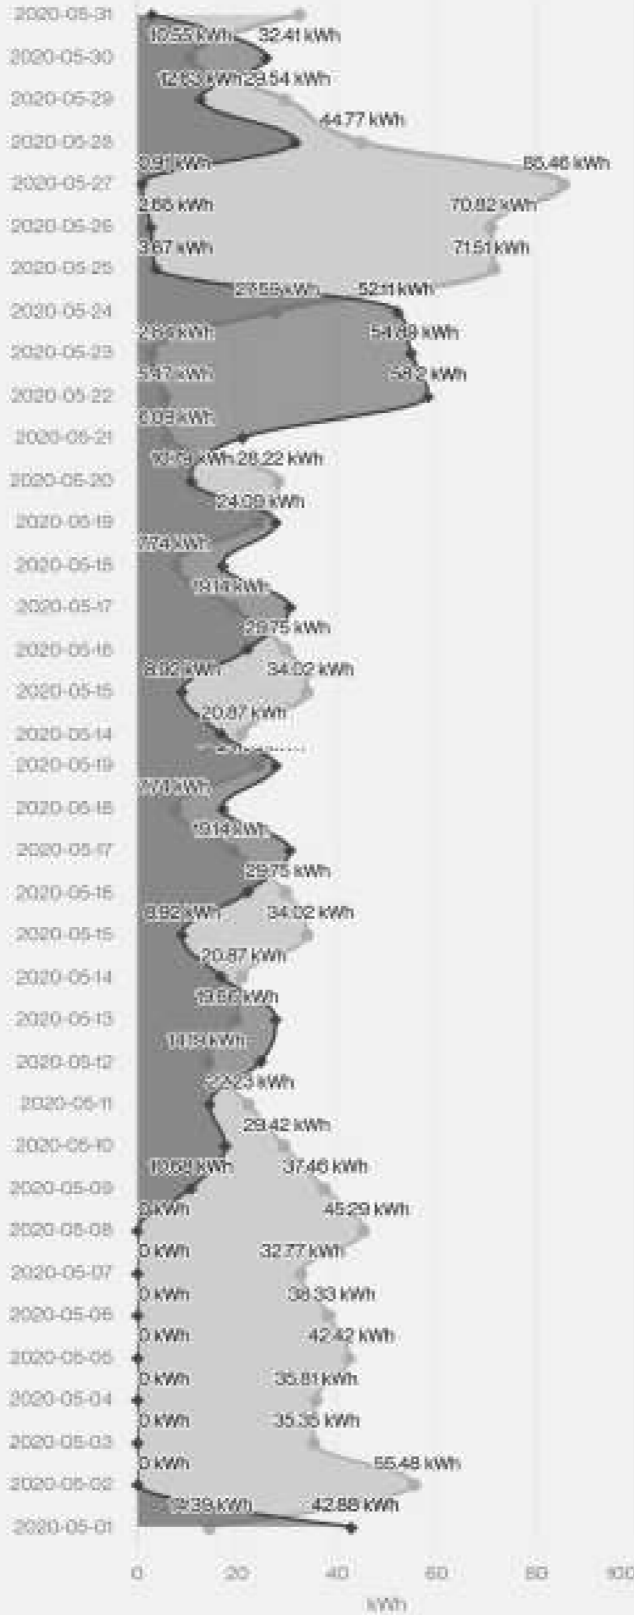

Datewise Consumption

Date : 2019-10  Unit 

Datewise Consumption

Date: 2019-11  Unit 

Datewise Consumption

Date: 2019-12  Unit 

Datewise Consumption

Date : 2020-1  Unit 

Datewise Consumption

Date: 2020-2  Unit 

Datewise Consumption

Date: 2020-3  Unit 

Datewise Consumption

Date: 2020-4  Unit 

Datewise Consumption

Date : 2020-5  Unit 

Datewise Consumption

Date: 2020-6  Unit 

← Datewise Consumption

Date : 2020-7  Unit 

← Datewise Consumption

Date: 2020-8  Unit 

Datewise Consumption

Date: 2020-9  Unit 

Datewise Consumption

Date: 2020-10  Unit 

← Datewise Consumption

Date : 2020-11  Unit 

Datewise Consumption

Date : 2020-12  Unit 

Datewise Consumption

Date : 2021-1  Unit 