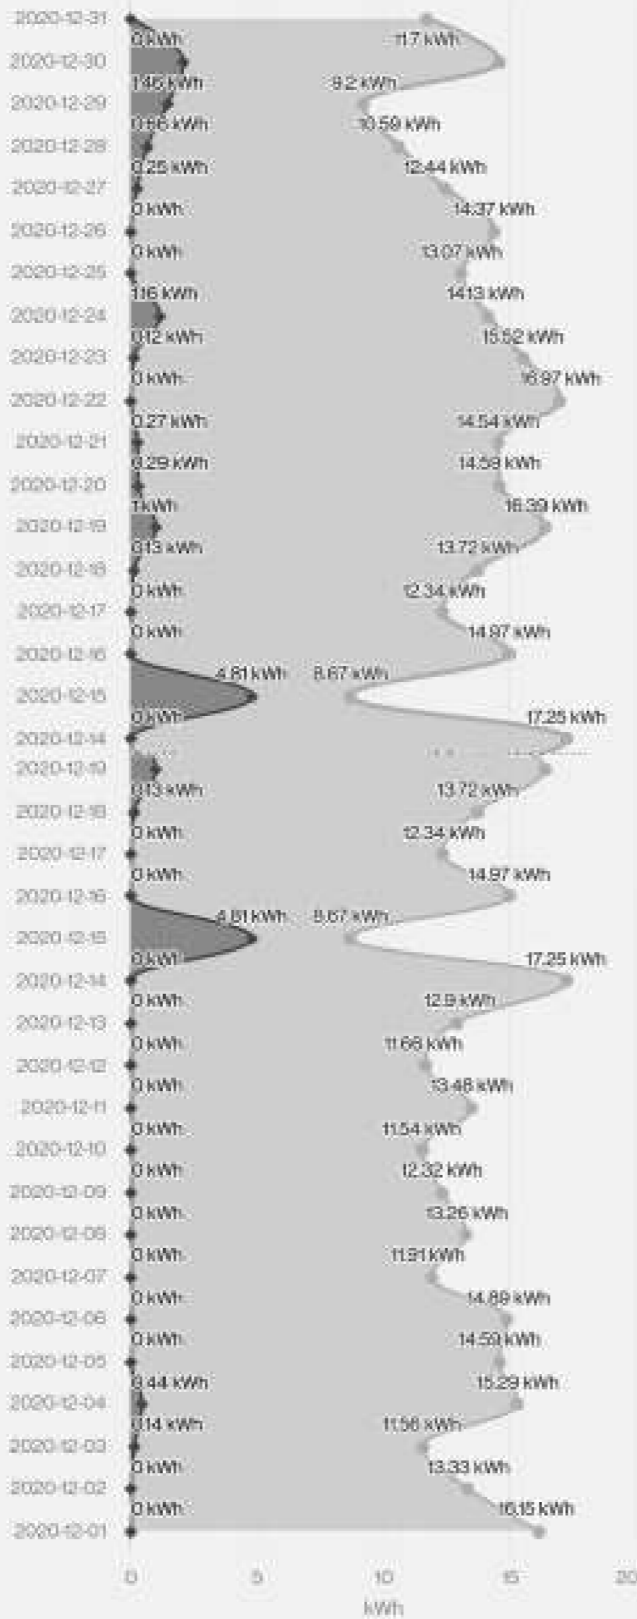

Datewise Consumption

Date: 2020-2  Unit 

Datewise Consumption

Date: 2020-3  Unit 

Datewise Consumption

Date: 2020-4  Unit 

Datewise Consumption

Date : 2020-5  Unit 

Datewise Consumption

Date: 2020-6  Unit 

← Datewise Consumption

Date : 2020-7  Unit 

← Datewise Consumption

Date: 2020-8  Unit 

Datewise Consumption

Date: 2020-9  Unit 

Datewise Consumption

Date: 2020-10  Unit 

← Datewise Consumption

Date : 2020-11  Unit 

Datewise Consumption

Date : 2020-12  Unit 

Datewise Consumption

Date : 2021-1  Unit 

← Datewise Consumption

Date : 2021-2  Unit 

← Datewise Consumption

Date : 2021-3  Unit 

← Datewise Consumption

Date: 2021-4  Unit 

Datewise Consumption

Date: 2021-5 Unit