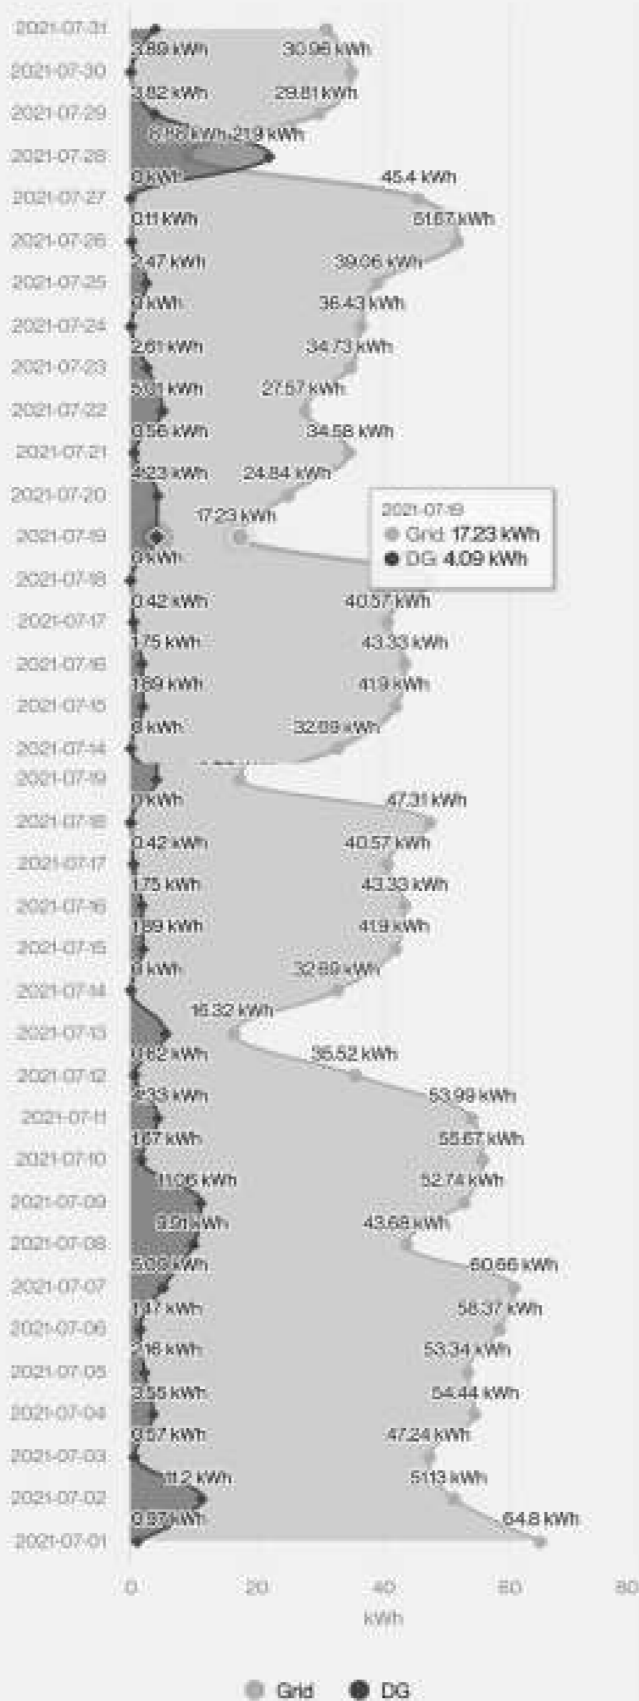

Datewise Consumption

Date: 2020-6  Unit 

← Datewise Consumption

Date : 2020-7  Unit 

← Datewise Consumption

Date: 2020-8  Unit 

Datewise Consumption

Date: 2020-9  Unit 

Datewise Consumption

Date: 2020-10  Unit 

← Datewise Consumption

Date : 2020-11  Unit 

Datewise Consumption

Date : 2020-12  Unit 

Datewise Consumption

Date : 2021-1  Unit 

← Datewise Consumption

Date : 2021-2  Unit 

← Datewise Consumption

Date : 2021-3  Unit 

← Datewise Consumption

Date: 2021-4  Unit 

Datewise Consumption

Date: 2021-5 Unit

Datewise Consumption

Date : 2021-6  Unit 

Datewise Consumption

Date : 2021-7  Unit 

Datewise Consumption

Date: 2021-8  Unit 

Datewise Consumption

Date: 2021-9 Unit