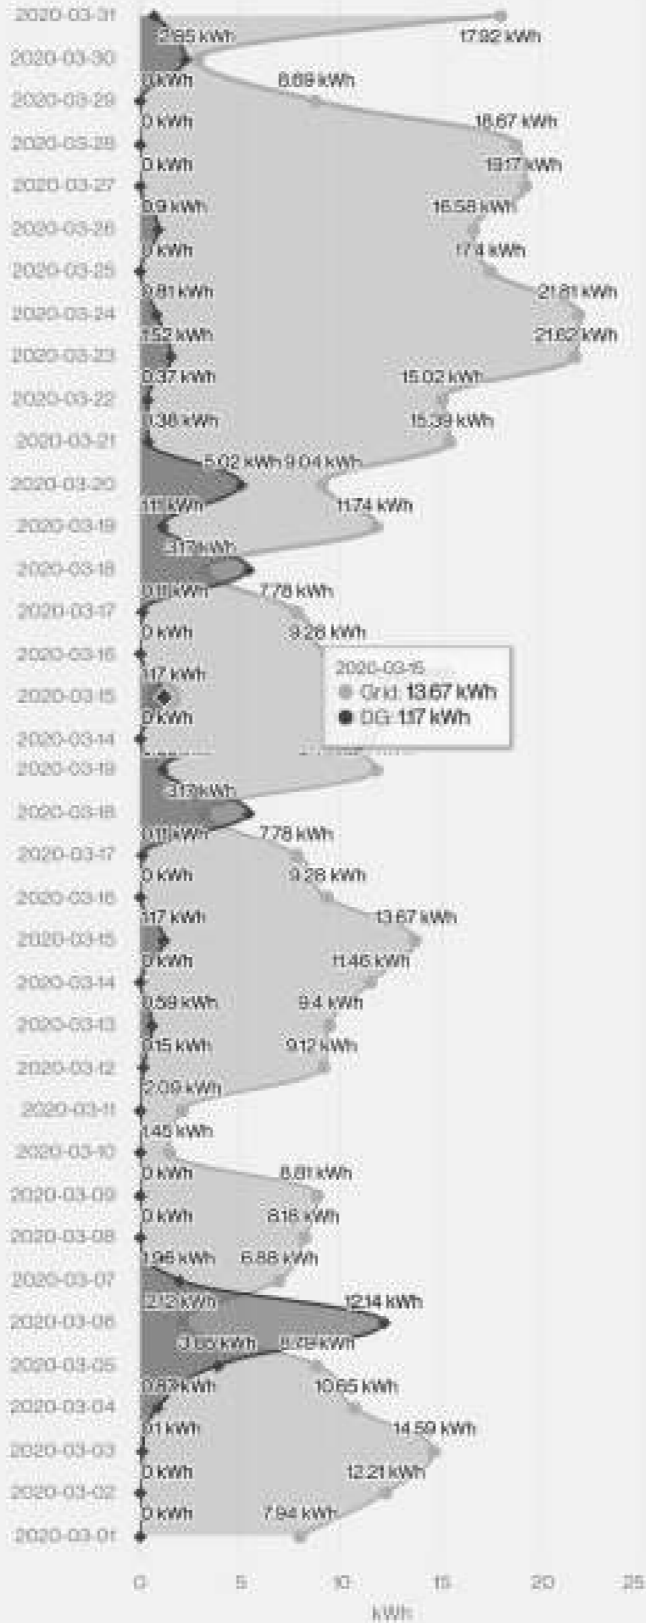

Datewise Consumption

Date: 2019-9  Unit 

2019-09-30	0 kWh
2019-09-29	0 kWh
2019-09-28	0 kWh
2019-09-27	0 kWh
2019-09-26	0 kWh
2019-09-25	0 kWh
2019-09-24	0 kWh
2019-09-23	0 kWh
2019-09-22	0 kWh
2019-09-21	0 kWh
2019-09-20	0 kWh
2019-09-19	0 kWh
2019-09-18	0 kWh
2019-09-17	0 kWh
2019-09-16	0 kWh
2019-09-15	0 kWh
2019-09-14	0 kWh
2019-09-13	0 kWh
2019-09-12	0 kWh
2019-09-11	0 kWh
2019-09-10	0 kWh
2019-09-09	0 kWh
2019-09-08	0 kWh
2019-09-07	0 kWh
2019-09-06	0 kWh
2019-09-05	0 kWh
2019-09-04	0 kWh
2019-09-03	0 kWh
2019-09-02	0 kWh
2019-09-01	0 kWh

Datewise Consumption

Date : 2019-10  Unit 

Datewise Consumption

Date: 2019-11  Unit 

Datewise Consumption

Date: 2019-12  Unit 

Datewise Consumption

Date : 2020-1  Unit 

Datewise Consumption

Date: 2020-2  Unit 

Datewise Consumption

Date: 2020-3  Unit 

Datewise Consumption

Date: 2020-4  Unit 

Datewise Consumption

Date : 2020-5  Unit 

Datewise Consumption

Date: 2020-6  Unit 

← Datewise Consumption

Date : 2020-7  Unit 

← Datewise Consumption

Date: 2020-8  Unit 

Datewise Consumption

Date: 2020-9  Unit 