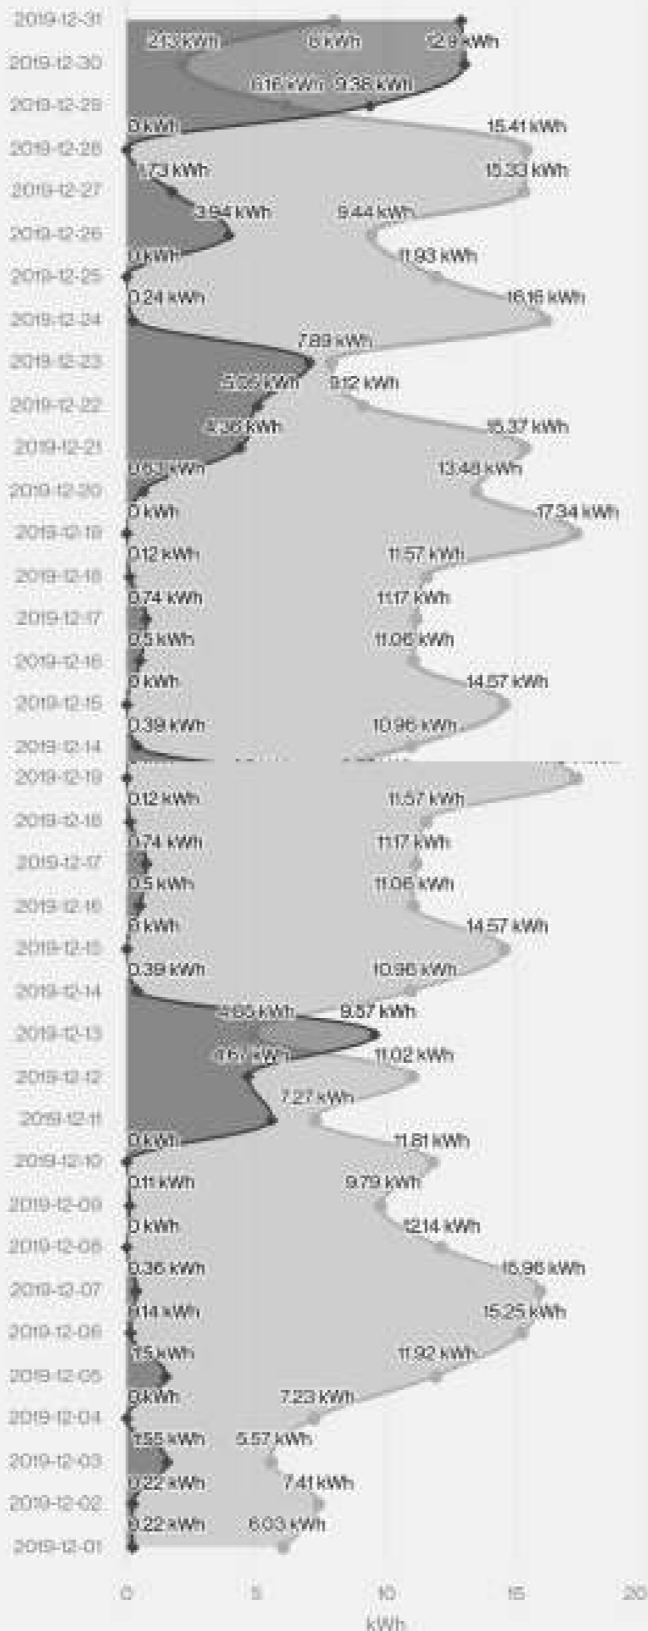

Datewise Consumption

Date: 2019-9  Unit 

2019-09-30	0 kWh
2019-09-29	0 kWh
2019-09-28	0 kWh
2019-09-27	0 kWh
2019-09-26	0 kWh
2019-09-25	0 kWh
2019-09-24	0 kWh
2019-09-23	0 kWh
2019-09-22	0 kWh
2019-09-21	0 kWh
2019-09-20	0 kWh
2019-09-19	0 kWh
2019-09-18	0 kWh
2019-09-17	0 kWh
2019-09-16	0 kWh
2019-09-15	0 kWh
2019-09-14	0 kWh
2019-09-13	0 kWh
2019-09-12	0 kWh
2019-09-11	0 kWh
2019-09-10	0 kWh
2019-09-09	0 kWh
2019-09-08	0 kWh
2019-09-07	0 kWh
2019-09-06	0 kWh
2019-09-05	0 kWh
2019-09-04	0 kWh
2019-09-03	0 kWh
2019-09-02	0 kWh
2019-09-01	0 kWh

Datewise Consumption

Date : 2019-10  Unit 

Datewise Consumption

Date: 2019-11  Unit 

Datewise Consumption

Date: 2019-12  Unit 

Datewise Consumption

Date : 2020-1  Unit 

Datewise Consumption

Date: 2020-2  Unit 

Datewise Consumption

Date: 2020-3  Unit 

Datewise Consumption

Date: 2020-4  Unit 

Datewise Consumption

Date : 2020-5  Unit 

Datewise Consumption

Date: 2020-6  Unit 

← Datewise Consumption

Date : 2020-7  Unit 

← Datewise Consumption

Date: 2020-8  Unit 

Datewise Consumption

Date: 2020-9  Unit 