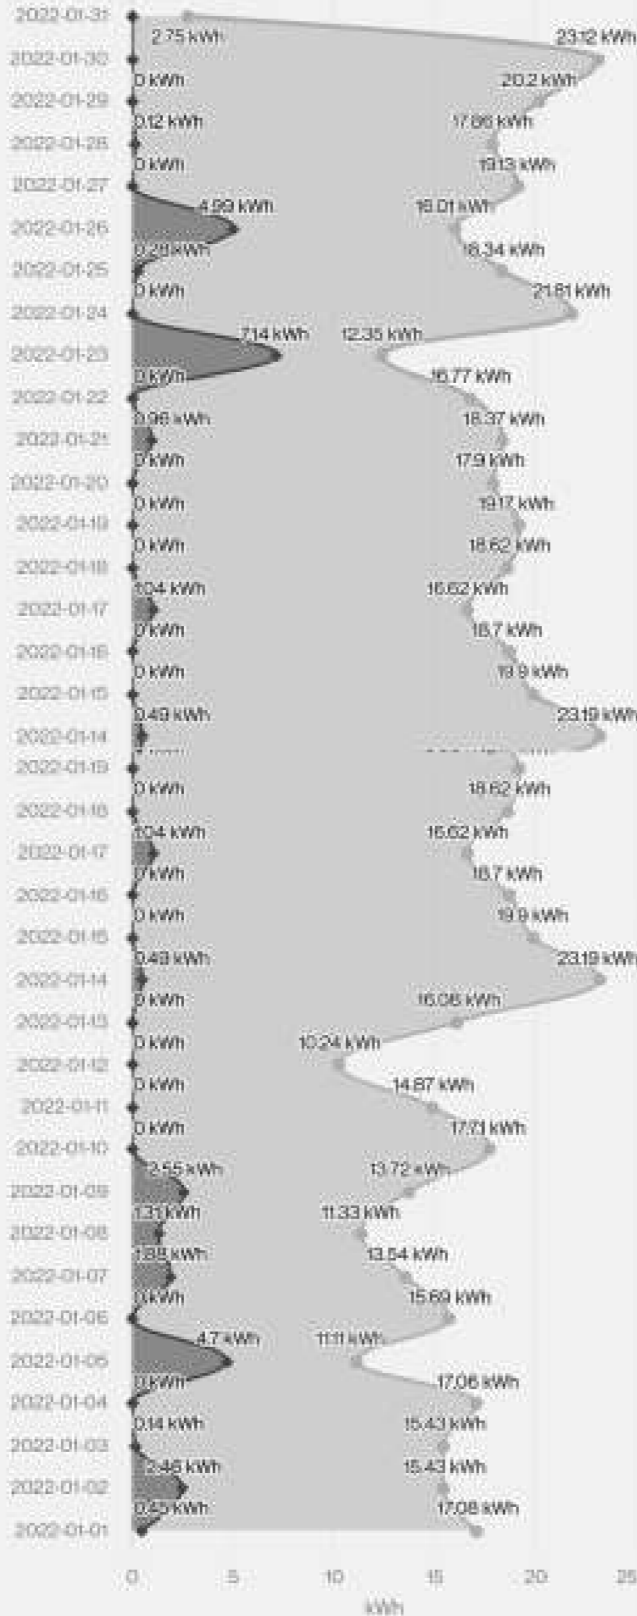

Datewise Consumption

Date: 2020-6  Unit 

← Datewise Consumption

Date : 2020-7  Unit 

← Datewise Consumption

Date: 2020-8  Unit 

Datewise Consumption

Date: 2020-9  Unit 

Datewise Consumption

Date: 2020-10  Unit 

← Datewise Consumption

Date : 2020-11  Unit 

Datewise Consumption

Date : 2020-12  Unit 

Datewise Consumption

Date : 2021-1  Unit 

← Datewise Consumption

Date : 2021-2  Unit 

← Datewise Consumption

Date : 2021-3  Unit 

← Datewise Consumption

Date: 2021-4  Unit 

Datewise Consumption

Date: 2021-5 Unit

← Datewise Consumption

Date: Unit

← Datewise Consumption

Date : 2021-11  Unit

Datewise Consumption

Date: 2021-12  Unit 

Datewise Consumption

Date : 2022-1  Unit 