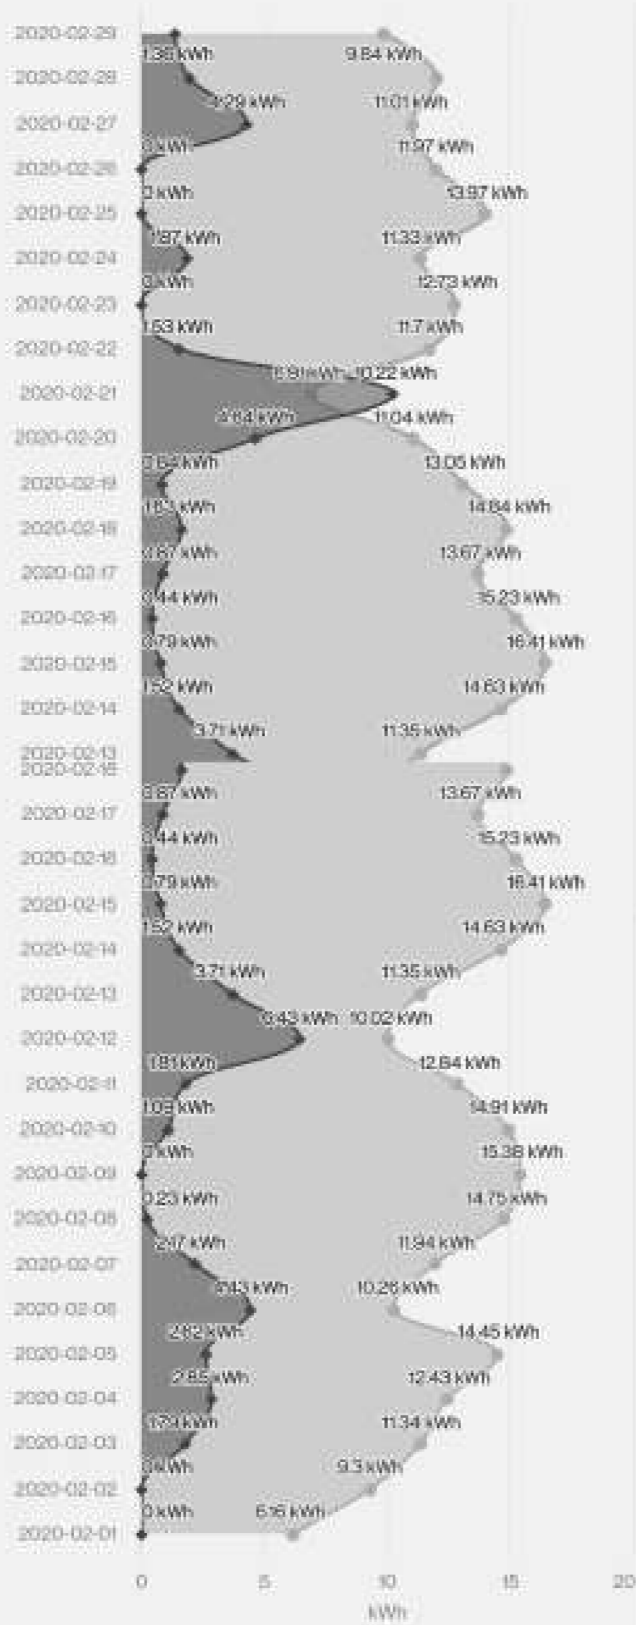

Datewise Consumption

Date: 2019-9  Unit 

2019-09-30	0 kWh
2019-09-29	0 kWh
2019-09-28	0 kWh
2019-09-27	0 kWh
2019-09-26	0 kWh
2019-09-25	0 kWh
2019-09-24	0 kWh
2019-09-23	0 kWh
2019-09-22	0 kWh
2019-09-21	0 kWh
2019-09-20	0 kWh
2019-09-19	0 kWh
2019-09-18	0 kWh
2019-09-17	0 kWh
2019-09-16	0 kWh
2019-09-15	0 kWh
2019-09-14	0 kWh
2019-09-13	0 kWh
2019-09-12	0 kWh
2019-09-11	0 kWh
2019-09-10	0 kWh
2019-09-09	0 kWh
2019-09-08	0 kWh
2019-09-07	0 kWh
2019-09-06	0 kWh
2019-09-05	0 kWh
2019-09-04	0 kWh
2019-09-03	0 kWh
2019-09-02	0 kWh
2019-09-01	0 kWh

Datewise Consumption

Date : 2019-10  Unit 

Datewise Consumption

Date: 2019-11  Unit 

Datewise Consumption

Date: 2019-12  Unit 

Datewise Consumption

Date : 2020-1  Unit 

Datewise Consumption

Date: 2020-2  Unit 

Datewise Consumption

Date: 2020-3  Unit 

Datewise Consumption

Date: 2020-4  Unit 

Datewise Consumption

Date : 2020-5  Unit 

Datewise Consumption

Date: 2020-6  Unit 

← Datewise Consumption

Date : 2020-7  Unit 

← Datewise Consumption

Date: 2020-8  Unit 

Datewise Consumption

Date: 2020-9  Unit 