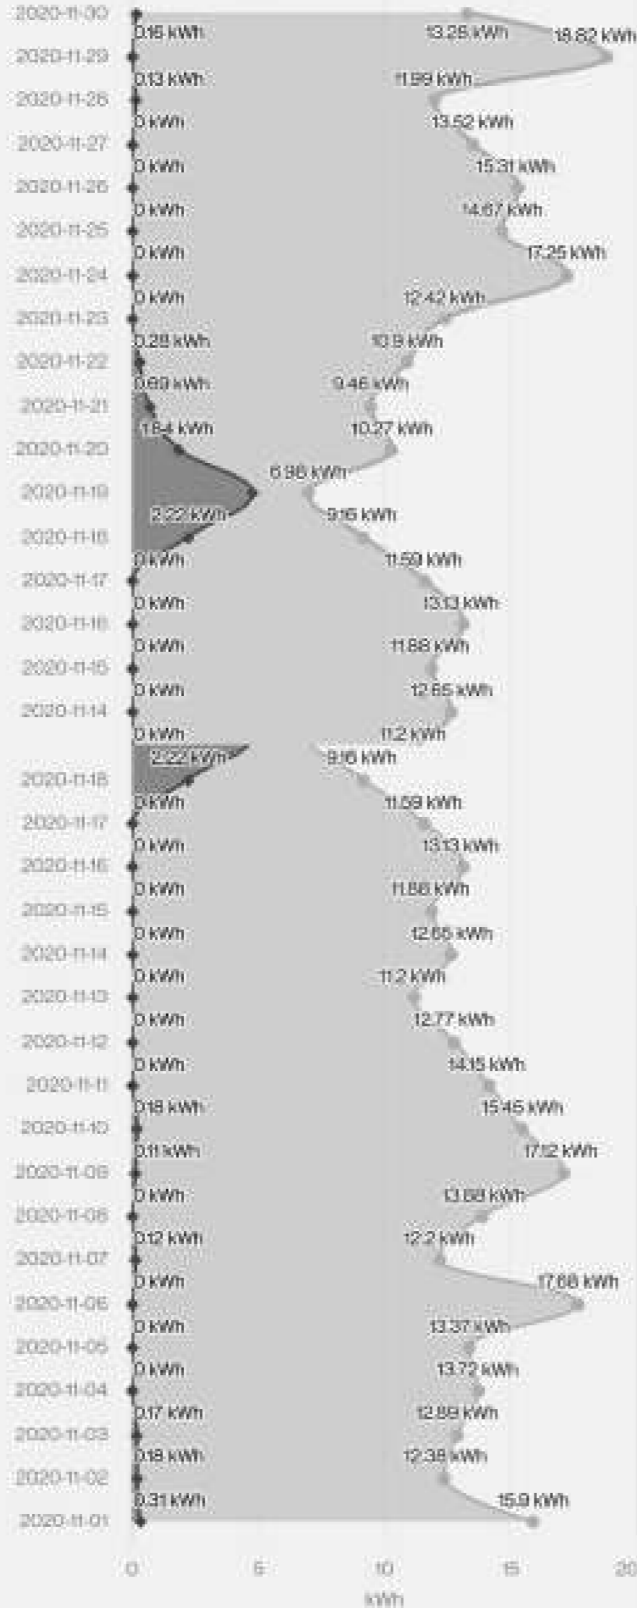

Datewise Consumption

Date: 2020-2  Unit 

Datewise Consumption

Date: 2020-3  Unit 

Datewise Consumption

Date: 2020-4  Unit 

Datewise Consumption

Date : 2020-5  Unit 

Datewise Consumption

Date: 2020-6  Unit 

← Datewise Consumption

Date : 2020-7  Unit 

← Datewise Consumption

Date: 2020-8  Unit 

Datewise Consumption

Date: 2020-9  Unit 

Datewise Consumption

Date: 2020-10  Unit 

← Datewise Consumption

Date : 2020-11  Unit 

Datewise Consumption

Date : 2020-12  Unit 

Datewise Consumption

Date : 2021-1  Unit 

← Datewise Consumption

Date : 2021-2  Unit 

← Datewise Consumption

Date : 2021-3  Unit 

← Datewise Consumption

Date: 2021-4  Unit 

Datewise Consumption

Date: 2021-5 Unit