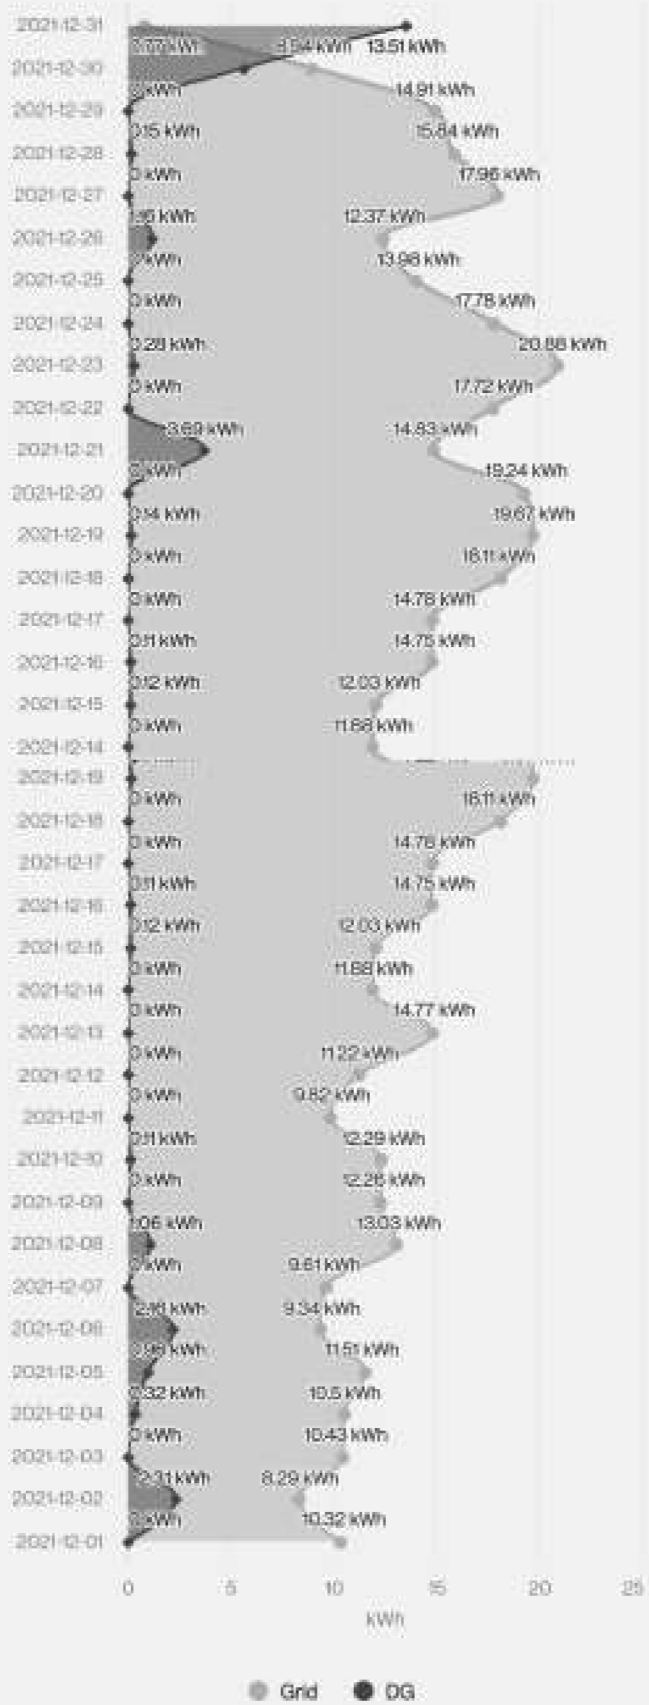

Datewise Consumption

Date: 2020-10  Unit 

← Datewise Consumption

Date : 2020-11  Unit 

Datewise Consumption

Date : 2020-12  Unit 

Datewise Consumption

Date : 2021-1  Unit 

← Datewise Consumption

Date : 2021-2  Unit 

← Datewise Consumption

Date : 2021-3  Unit 

← Datewise Consumption

Date: 2021-4  Unit 

Datewise Consumption

Date: 2021-5 Unit

← Datewise Consumption

Date: Unit

← Datewise Consumption

Date : 2021-11  Unit

Datewise Consumption

Date: 2021-12  Unit 

Datewise Consumption

Date : 2022-1  Unit 

Datewise Consumption

Date : 2022-2  Unit 

← Datewise Consumption

Date: 2022-4  Unit 

← Datewise Consumption

Date: Unit

● Grid ● DG

← Datewise Consumption