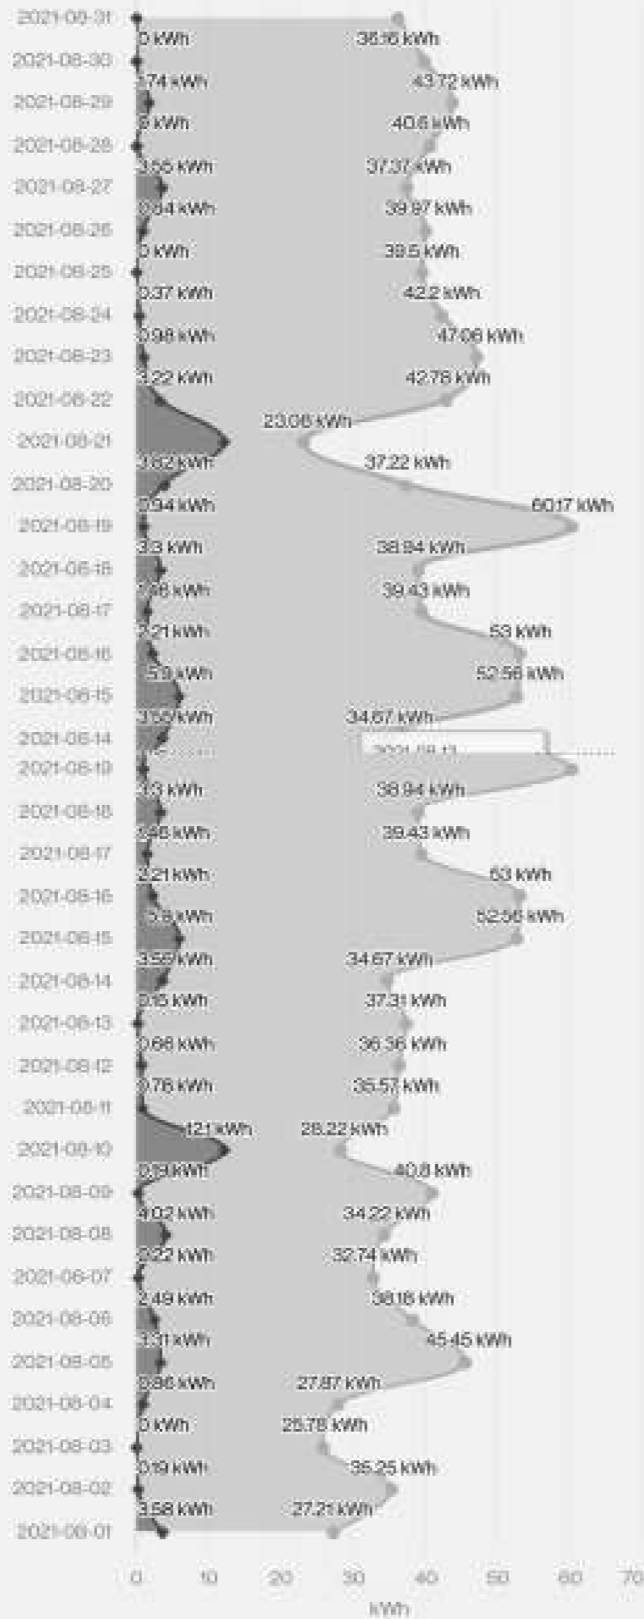

Datewise Consumption

Date: 2020-6  Unit 

← Datewise Consumption

Date : 2020-7  Unit 

← Datewise Consumption

Date: 2020-8  Unit 

Datewise Consumption

Date: 2020-9  Unit 

Datewise Consumption

Date: 2020-10  Unit 

← Datewise Consumption

Date : 2020-11  Unit 

Datewise Consumption

Date : 2020-12  Unit 

Datewise Consumption

Date : 2021-1  Unit 

← Datewise Consumption

Date : 2021-2  Unit 

← Datewise Consumption

Date : 2021-3  Unit 

← Datewise Consumption

Date: 2021-4  Unit 

Datewise Consumption

Date: 2021-5 Unit

Datewise Consumption

Date : 2021-6  Unit 

Datewise Consumption

Date : 2021-7  Unit 

Datewise Consumption

Date: 2021-8  Unit 

Datewise Consumption

Date: 2021-9 Unit