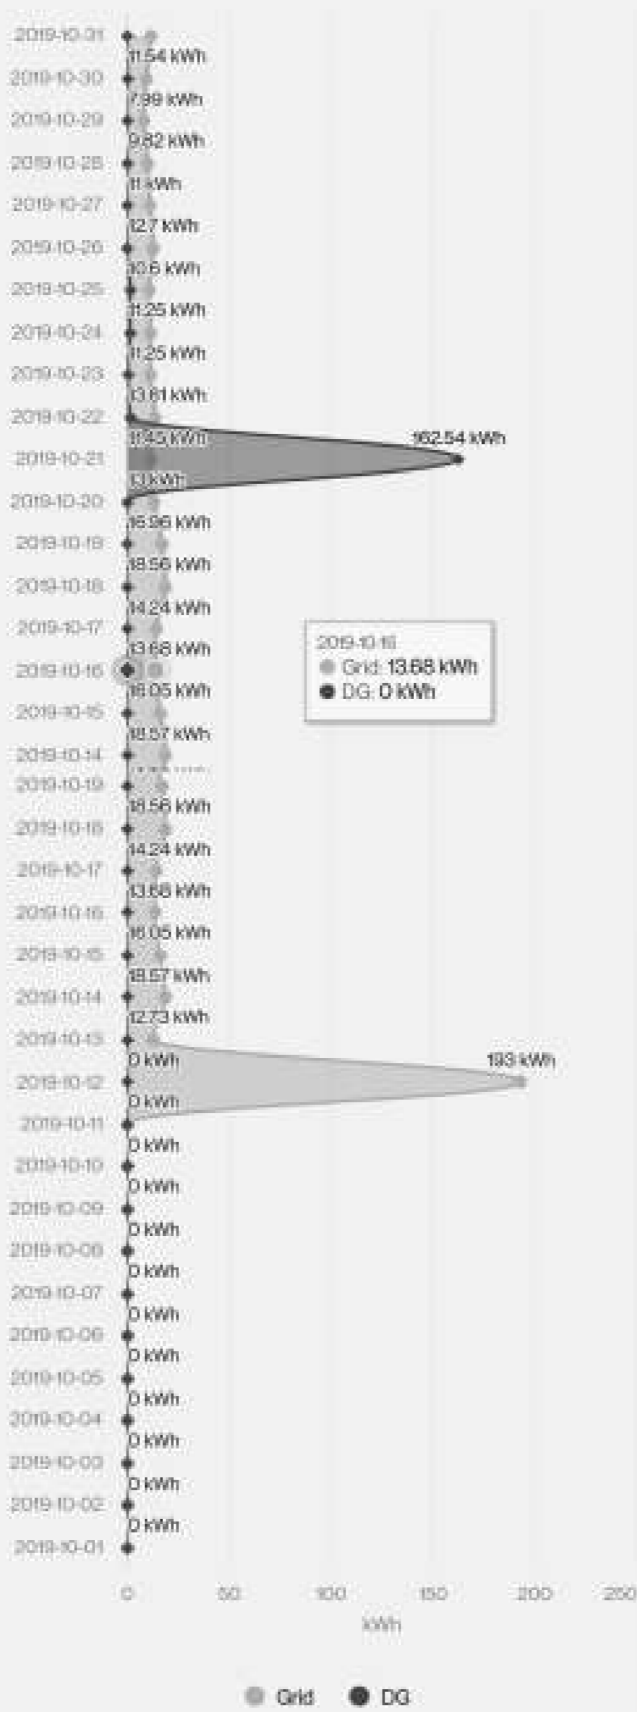

Datewise Consumption

Date: 2019-9  Unit 

2019-09-30	0 kWh
2019-09-29	0 kWh
2019-09-28	0 kWh
2019-09-27	0 kWh
2019-09-26	0 kWh
2019-09-25	0 kWh
2019-09-24	0 kWh
2019-09-23	0 kWh
2019-09-22	0 kWh
2019-09-21	0 kWh
2019-09-20	0 kWh
2019-09-19	0 kWh
2019-09-18	0 kWh
2019-09-17	0 kWh
2019-09-16	0 kWh
2019-09-15	0 kWh
2019-09-14	0 kWh
2019-09-13	0 kWh
2019-09-12	0 kWh
2019-09-11	0 kWh
2019-09-10	0 kWh
2019-09-09	0 kWh
2019-09-08	0 kWh
2019-09-07	0 kWh
2019-09-06	0 kWh
2019-09-05	0 kWh
2019-09-04	0 kWh
2019-09-03	0 kWh
2019-09-02	0 kWh
2019-09-01	0 kWh

Datewise Consumption

Date : 2019-10  Unit 

Datewise Consumption

Date: 2019-11  Unit 

Datewise Consumption

Date: 2019-12  Unit 

Datewise Consumption

Date : 2020-1  Unit 

Datewise Consumption

Date: 2020-2  Unit 

Datewise Consumption

Date: 2020-3  Unit 

Datewise Consumption

Date: 2020-4  Unit 

Datewise Consumption

Date : 2020-5  Unit 

Datewise Consumption

Date: 2020-6  Unit 

← Datewise Consumption

Date : 2020-7  Unit 

← Datewise Consumption

Date: 2020-8  Unit 

Datewise Consumption

Date: 2020-9  Unit 