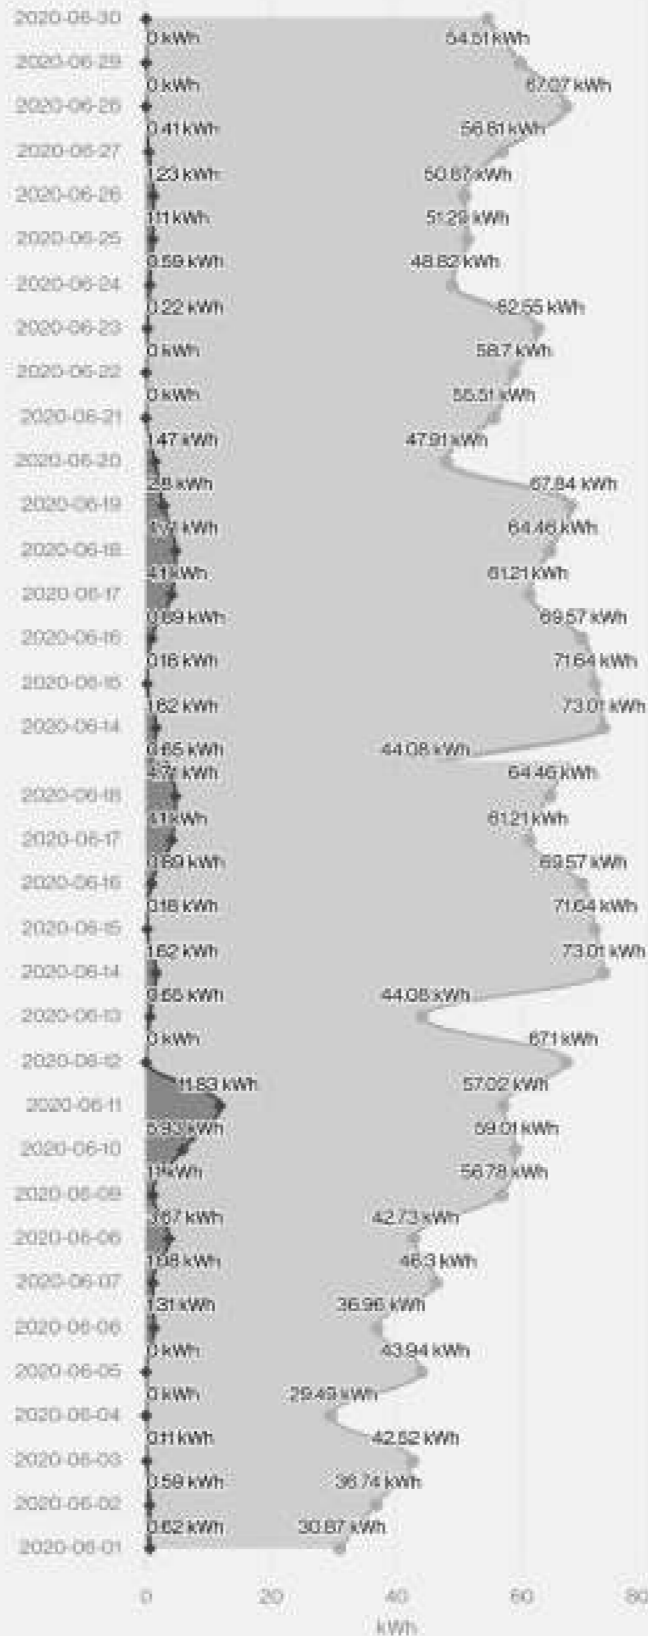

Datewise Consumption

Date: 2019-9  Unit 

2019-09-30	0 kWh
2019-09-29	0 kWh
2019-09-28	0 kWh
2019-09-27	0 kWh
2019-09-26	0 kWh
2019-09-25	0 kWh
2019-09-24	0 kWh
2019-09-23	0 kWh
2019-09-22	0 kWh
2019-09-21	0 kWh
2019-09-20	0 kWh
2019-09-19	0 kWh
2019-09-18	0 kWh
2019-09-17	0 kWh
2019-09-16	0 kWh
2019-09-15	0 kWh
2019-09-14	0 kWh
2019-09-13	0 kWh
2019-09-12	0 kWh
2019-09-11	0 kWh
2019-09-10	0 kWh
2019-09-09	0 kWh
2019-09-08	0 kWh
2019-09-07	0 kWh
2019-09-06	0 kWh
2019-09-05	0 kWh
2019-09-04	0 kWh
2019-09-03	0 kWh
2019-09-02	0 kWh
2019-09-01	0 kWh

Datewise Consumption

Date: 2020-2  Unit 

Datewise Consumption

Date: 2020-3  Unit 

Datewise Consumption

Date: 2020-4  Unit 

Datewise Consumption

Date : 2020-5  Unit 

Datewise Consumption

Date: 2020-6  Unit 

← Datewise Consumption

Date : 2020-7  Unit 

← Datewise Consumption

Date: 2020-8  Unit 

Datewise Consumption

Date: 2020-9  Unit 

Datewise Consumption

Date: 2020-10  Unit 

← Datewise Consumption

Date : 2020-11  Unit 

Datewise Consumption

Date : 2020-12  Unit 

Datewise Consumption

Date : 2021-1  Unit 