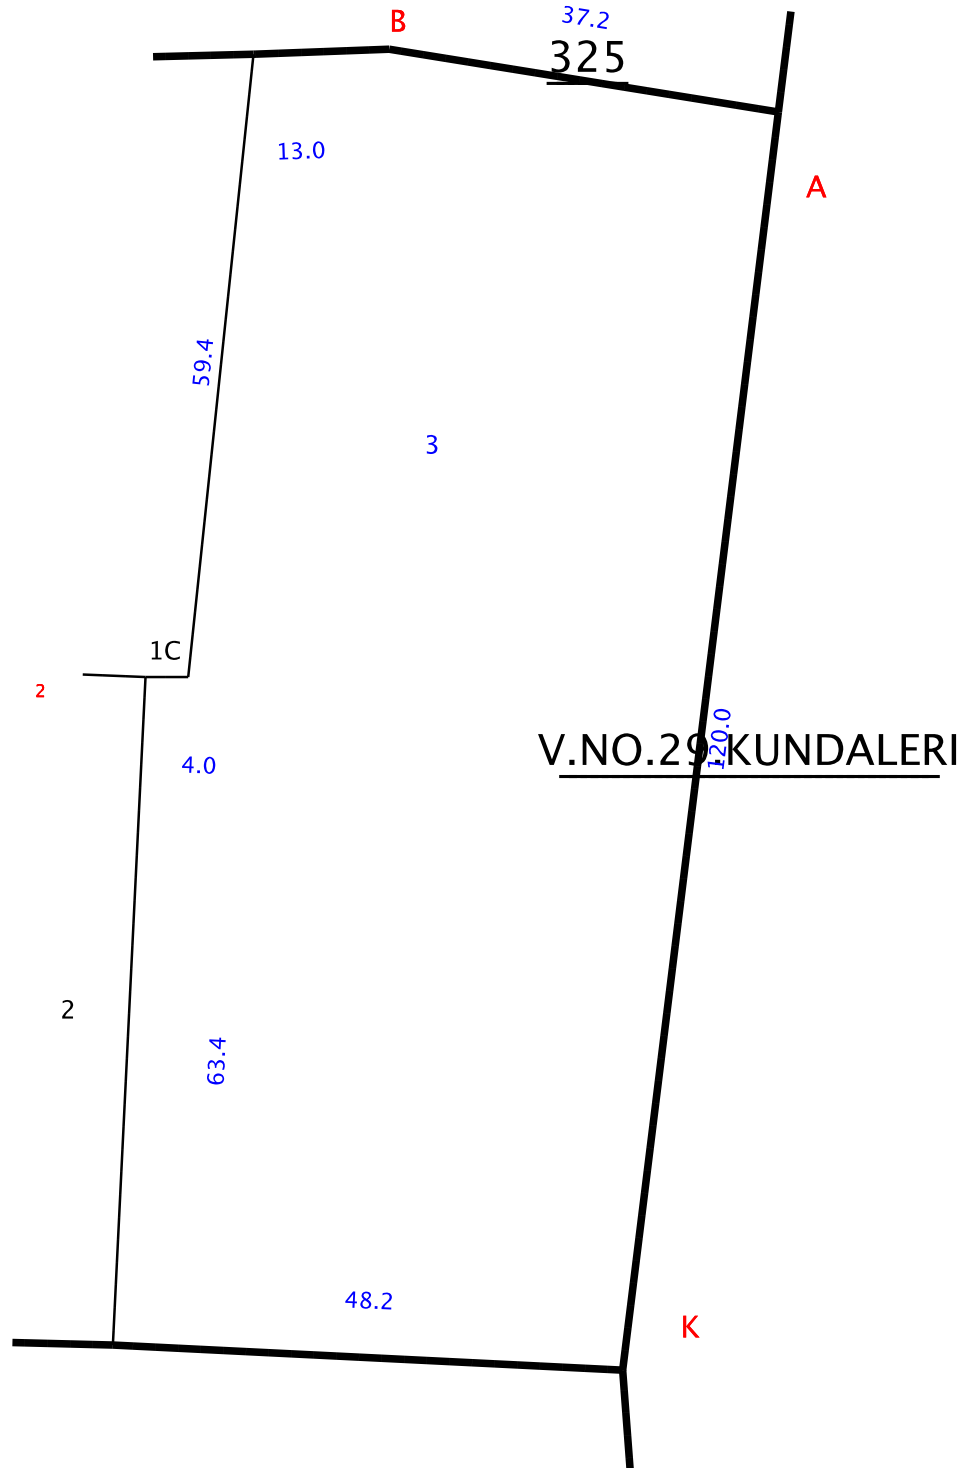

District : Vellore

Survey No : 326/3

Taluk : Arcot

Area : Hect 00 Ares 61.17

Village : Thimiri [31]

Scale : 1 : 673

Date of Issue: 12-05-2019 16:11:09

Survey and Settlement Department, Government of TamilNadu

mv240 v260.001