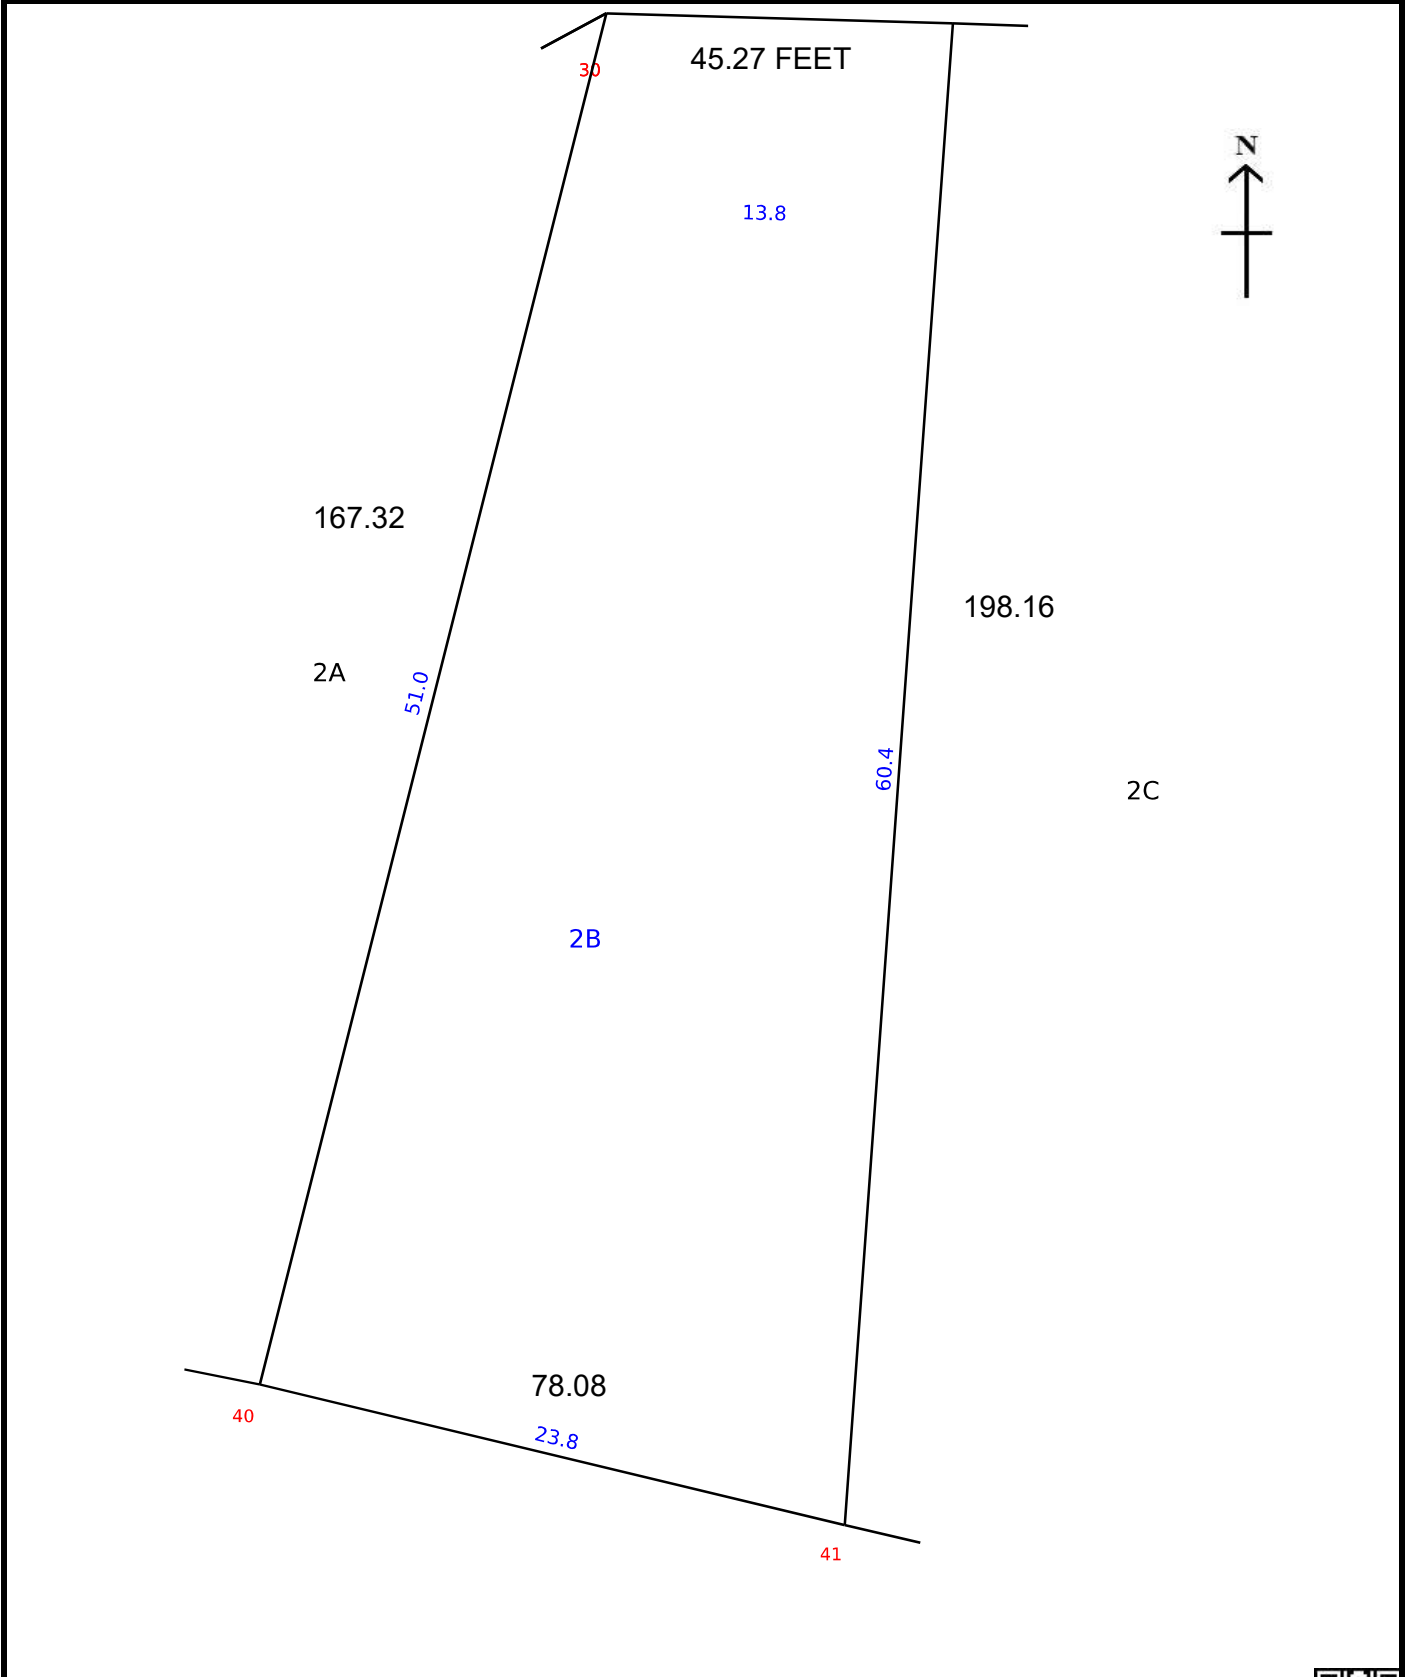

District : Tiruvallur

Taluk : Gummidipoondi

Village : Kizhmuthalambedu

[87]

Survey No : 394/2B

Area : Hect 00 Ares 16.00

Scale : 1 : 284

42